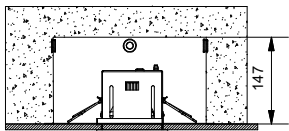

Mini-multiple 3Lx MR16

103709XX-B

Lamptype : QR-CBC 51

Fitting : GU5.3

Conbox has to combined with gypkit !!!
10400330+10420330

Gypkit : 10420330 Mini-multiple 3Lx gypkit

CAN BE USED WITH
Conbox: 10400330
Gypkit: 10420330