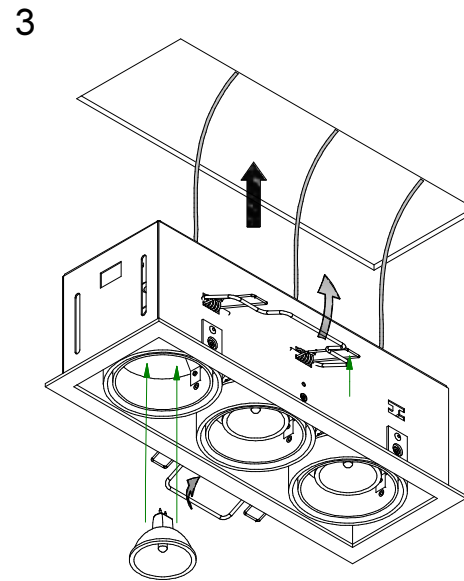

Mini-multiple 3Lx MR16

103709XX-B

Lamptype : QR-CBC 51

Fitting : GU5.3

Conbox has to combined with gypkit !!!
10400330+10420330

Gypkit : 10420330 Mini-multiple 3Lx gypkit

CAN BE USED WITH
Conbox: 10400330
Gypkit: 10420330