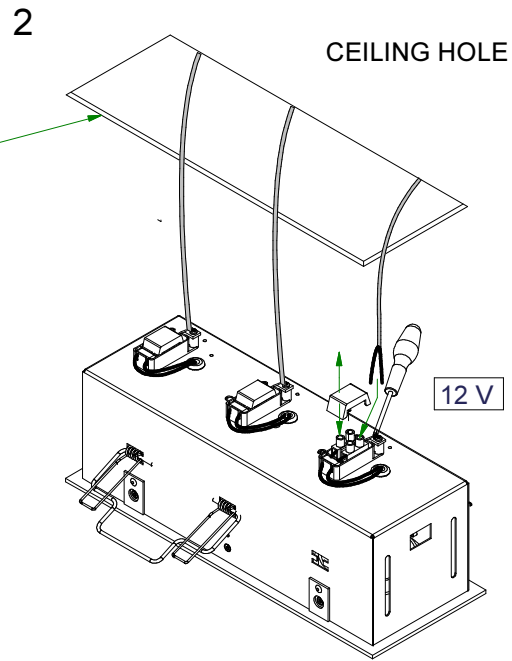

Mini-multiple 3Lx MR16

103709XX-B

Lamptype : QR-CBC 51

Fitting : GU5.3

Conbox has to combined with gypkit !!!
10400330+10420330

Gypkit : 10420330 Mini-multiple 3Lx gypkit

CAN BE USED WITH
Conbox: 10400330
Gypkit: 10420330