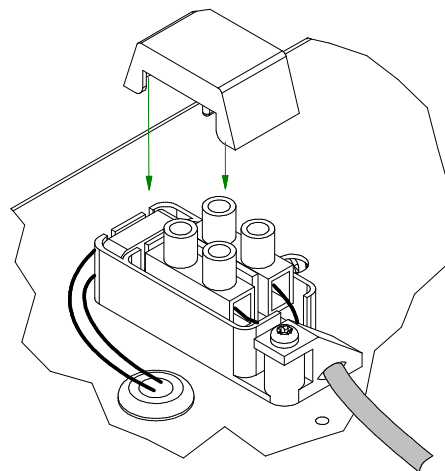

Mini-multiple 3Lx MR16

103709XX-B

Lamptype : QR-CBC 51

Fitting : GU5.3

Conbox has to combined with gypkit !!!
10400330+10420330

Gypkit : 10420330 Mini-multiple 3Lx gypkit

CAN BE USED WITH
Conbox: 10400330
Gypkit: 10420330