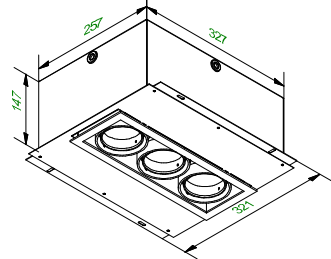

Mini-multiple 3Lx MR16

103709XX-B

Lamptype : QR-CBC 51

Fitting : GU5.3

Conbox has to combined with gypkit !!!
10400330+10420330

Gypkit : 10420330 Mini-multiple 3Lx gypkit

CAN BE USED WITH
Conbox: 10400330
Gypkit: 10420330