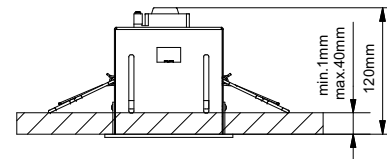

Mini-multiple 3Lx MR16

103709XX-B

Lamptype : QR-CBC 51

Fitting : GU5.3

Conbox has to combined with gypkit !!!
10400330+10420330

Gypkit : 10420330 Mini-multiple 3Lx gypkit

CAN BE USED WITH
Conbox: 10400330
Gypkit: 10420330