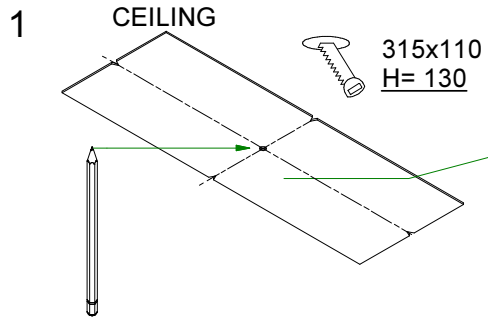

Mini-multiple 3Lx MR16

103709XX-B

Lamptype : QR-CBC 51

Fitting : GU5.3

Conbox has to combined with gypkit !!!
10400330+10420330

Gypkit : 10420330 Mini-multiple 3Lx gypkit

CAN BE USED WITH
Conbox: 10400330
Gypkit: 10420330