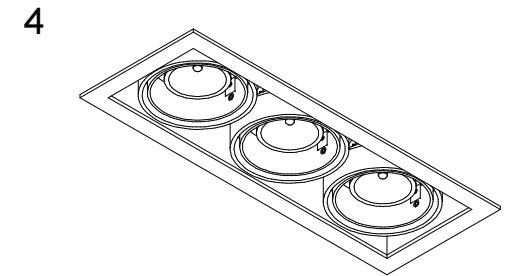

Mini-multiple 3Lx MR16

103709XX-B

Lamptype : QR-CBC 51

Fitting : GU5.3

Conbox has to combined with gypkit !!!
10400330+10420330

Gypkit : 10420330 Mini-multiple 3Lx gypkit

CAN BE USED WITH
Conbox: 10400330
Gypkit: 10420330