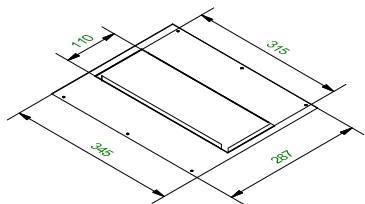

Mini-multiple 3Lx MR16

103709XX-B

Lamptype : QR-CBC 51

Fitting : GU5.3

Conbox has to combined with gypkit !!!
10400330+10420330

Gypkit : 10420330 Mini-multiple 3Lx gypkit

CAN BE USED WITH
Conbox: 10400330
Gypkit: 10420330