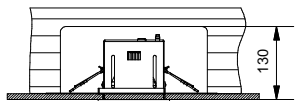

Mini-multiple 3Lx MR16

103709XX-B

Lamptype : QR-CBC 51

Fitting : GU5.3

Conbox has to combined with gypkit !!!
10400330+10420330

Gypkit : 10420330 Mini-multiple 3Lx gypkit

CAN BE USED WITH
Conbox: 10400330
Gypkit: 10420330