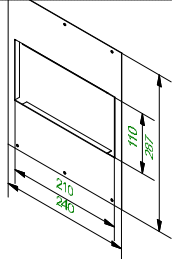

Mini-multiple 2Lx MR16

103708XX-B

Lamp type : QR-CBC 51

Fitting : GU5.3

1

CEILING

Conbox has to combined with gypkit !!!
10400230+10420230

Gypkit :10420230 Mini-multiple 2Lx gypkit