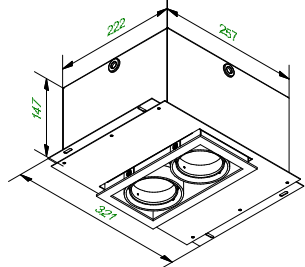

Mini-multiple 2Lx MR16

103708XX-B

Lamp type : QR-CBC 51

Fitting : GU5.3

1

CEILING

Conbox has to combined with gypkit !!!
10400230+10420230

Gypkit :10420230 Mini-multiple 2Lx gypkit