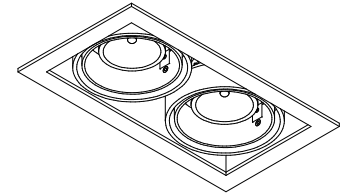

Mini-multiple 2Lx MR16

103708XX-B

Lamp type : QR-CBC 51

Fitting : GU5.3

1

CEILING

Conbox has to combined with gypkit !!!
10400230+10420230

Gypkit :10420230 Mini-multiple 2Lx gypkit

2

CEILING HOLE

3

4

CAN BE USED WITH
Conbox: 10400230
Gypkit: 10420230