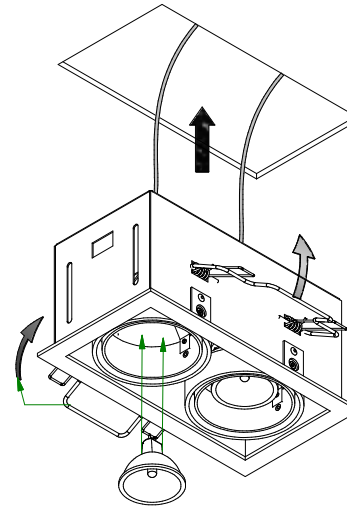

Mini-multiple 2Lx MR16

103708XX-B

Lamp type : QR-CBC 51

Fitting : GU5.3

1

CEILING

Conbox has to combined with gypkit !!!
10400230+10420230

Gypkit :10420230 Mini-multiple 2Lx gypkit

2

CEILING HOLE

3

4

CAN BE USED WITH
Conbox: 10400230
Gypkit: 10420230