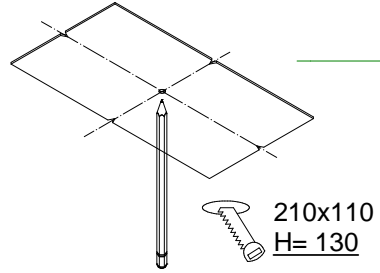

Mini-multiple 2Lx MR16

103708XX-B

Lamp type : QR-CBC 51

Fitting : GU5.3

1

CEILING

Conbox has to combined with gypkit !!!
10400230+10420230

Gypkit :10420230 Mini-multiple 2Lx gypkit

2

CEILING HOLE

3

4

CAN BE USED WITH
Conbox: 10400230
Gypkit: 10420230