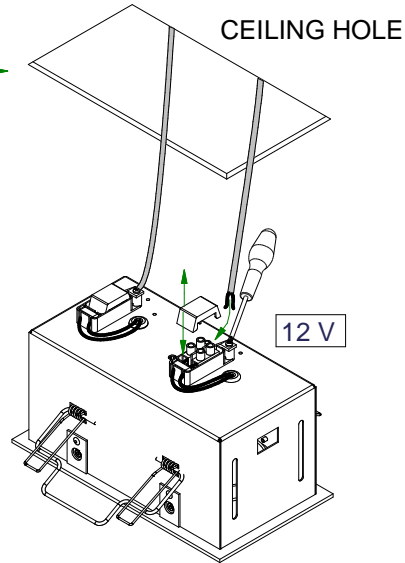

Gypkit :10420230 Mini-multiple 2Lx gypkit

2

CEILING HOLE