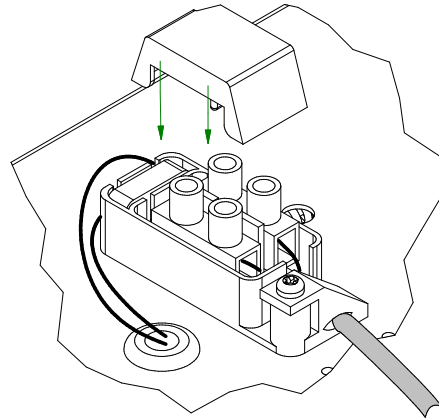

Mini-multiple 2Lx MR16

103708XX-B

Lamp type : QR-CBC 51

Fitting : GU5.3

1

CEILING

Conbox has to combined with gypkit !!!
10400230+10420230

Gypkit :10420230 Mini-multiple 2Lx gypkit

2

CEILING HOLE

3

4

CAN BE USED WITH
Conbox: 10400230
Gypkit: 10420230