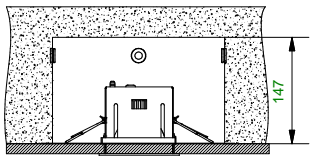

Mini-multiple 2Lx MR16

103708XX-B

Lamp type : QR-CBC 51

Fitting : GU5.3

1

CEILING

Conbox has to combined with gypkit !!!
10400230+10420230

Gypkit :10420230 Mini-multiple 2Lx gypkit