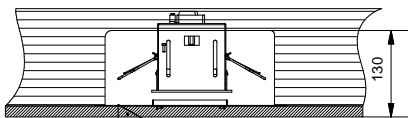

Mini-multiple 2Lx MR16

103708XX-B

Lamp type : QR-CBC 51

Fitting : GU5.3

1

CEILING

Conbox has to combined with gypkit !!!
10400230+10420230

Gypkit :10420230 Mini-multiple 2Lx gypkit