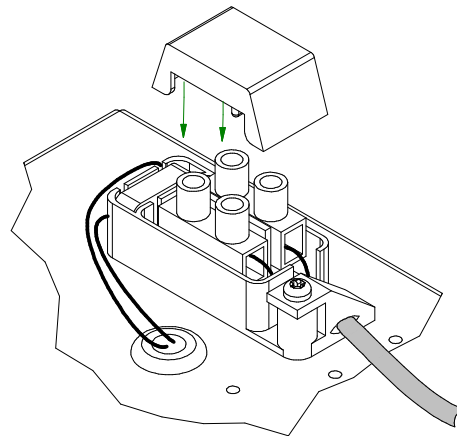

Mini-multiple 1x MR16

103707XX-B

Lamp type : QR-CBC 51

Fitting : GU5.3

1

CEILING

Conbox has to be combined with gypkit !!!
10400130+10420130

Gypkit : 10420130 Mini-multiple 1x gypkit

2

CEILING HOLE

3

4

CAN BE USED WITH
Conbox: 10400130
Gypkit: 10420130