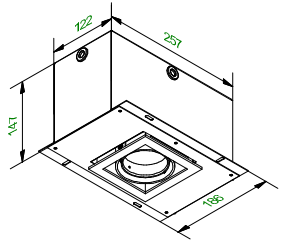

Mini-multiple 1x MR16

103707XX-B

Lamp type : QR-CBC 51

Fitting : GU5.3

1

CEILING

Conbox has to be combined with gypkit !!!
10400130+10420130

Gypkit : 10420130 Mini-multiple 1x gypkit