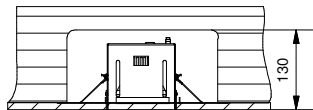

Mini-multiple 1x MR16

103707XX-B

Lamp type : QR-CBC 51

Fitting : GU5.3

1

CEILING

Conbox has to be combined with gypkit !!!
10400130+10420130

Gypkit : 10420130 Mini-multiple 1x gypkit