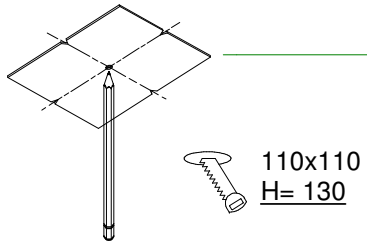

Mini-multiple 1x MR16

103707XX-B

Lamp type : QR-CBC 51

Fitting : GU5.3

1

CEILING

Conbox has to be combined with gypkit !!!
10400130+10420130

Gypkit : 10420130 Mini-multiple 1x gypkit