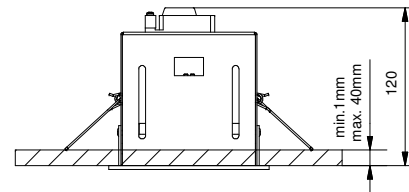

Mini-multiple 1x MR16

103707XX-B

Lamp type : QR-CBC 51

Fitting : GU5.3

1

CEILING

Conbox has to be combined with gypkit !!!
10400130+10420130

Gypkit : 10420130 Mini-multiple 1x gypkit

2

CEILING HOLE

3

4

CAN BE USED WITH
Conbox: 10400130
Gypkit: 10420130