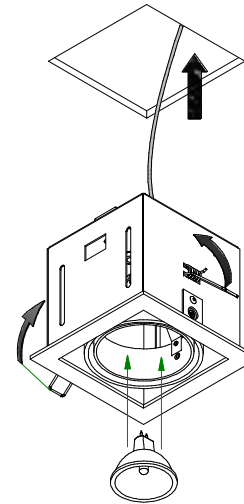

Mini-multiple 1x MR16

103707XX-B

Lamp type : QR-CBC 51

Fitting : GU5.3

1

CEILING

Conbox has to be combined with gypkit !!!
10400130+10420130

Gypkit : 10420130 Mini-multiple 1x gypkit

2

CEILING HOLE

3

4

CAN BE USED WITH
Conbox: 10400130
Gypkit: 10420130