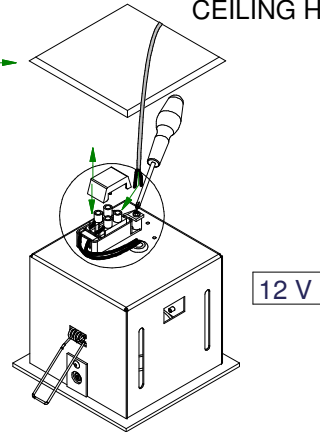

Gypkit : 10420130 Mini-multiple 1x gypkit

2

CEILING HOLE