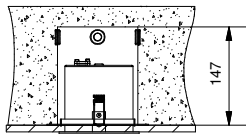

Mini-multiple 1x MR16

103707XX-B

Lamp type : QR-CBC 51

Fitting : GU5.3

1

CEILING

Conbox has to be combined with gypkit !!!
10400130+10420130

Gypkit : 10420130 Mini-multiple 1x gypkit