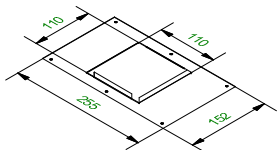

Mini-multiple 1x MR16

103707XX-B

Lamp type : QR-CBC 51

Fitting : GU5.3

1

CEILING

Conbox has to be combined with gypkit !!!
10400130+10420130

Gypkit : 10420130 Mini-multiple 1x gypkit