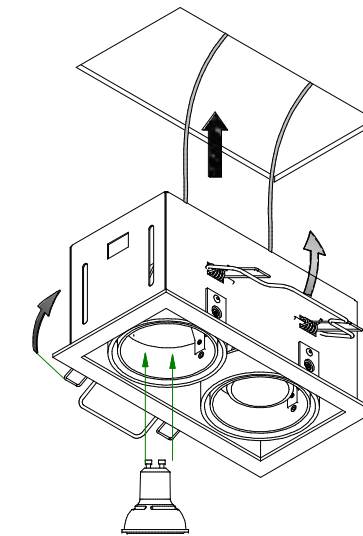

Mini-multiple 2Lx ES50

103513XX

Lamptype : QPAR 16

Fitting : GU10

1

CEILING

Conbox has to combined with gypkit !!!
10400230+10420230

Gypkit : 10420230 Mini-multiple 2L gypkit

2

CEILING HOLE

3

4

If halogen lamp:
max 50W

If retrofit LED lamp:
only suitable for short version

CAN BE USED WITH
Conbox: 10400230
Gypkit: 10420230