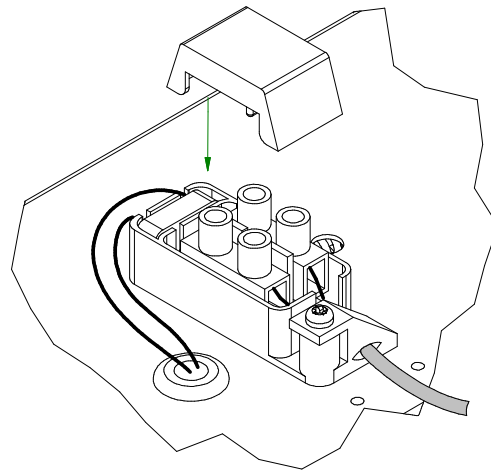

Mini-multiple 2Lx ES50

103513XX

Lamptype : QPAR 16

Fitting : GU10

1

CEILING

Conbox has to combined with gypkit !!!
10400230+10420230

Gypkit : 10420230 Mini-multiple 2L gypkit

2

CEILING HOLE

3

4

If halogen lamp:
max 50W

If retrofit LED lamp:
only suitable for short version

CAN BE USED WITH
Conbox: 10400230
Gypkit: 10420230