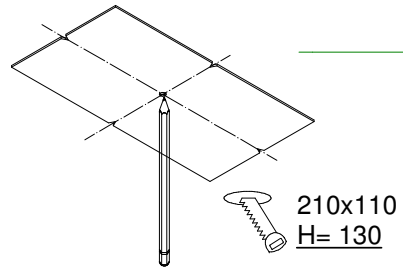

Mini-multiple 2Lx ES50

103513XX

Lamptype : QPAR 16

Fitting : GU10

1

CEILING

Conbox has to combined with gypkit !!!
10400230+10420230

Gypkit : 10420230 Mini-multiple 2L gypkit

2

CEILING HOLE

3

4

If halogen lamp:
max 50W

If retrofit LED lamp:
only suitable for short version

CAN BE USED WITH
Conbox: 10400230
Gypkit: 10420230