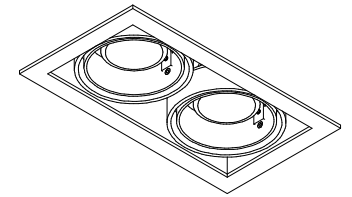

2

CEILING HOLE

3

4

If halogen lamp:
max 50W

If retrofit LED lamp:
only suitable for short version

CAN BE USED WITH
Conbox: 10400230
Gypkit: 10420230