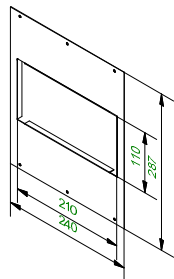

Mini-multiple 2Lx ES50

103513XX

Lamptype : QPAR 16

Fitting : GU10

1

CEILING

Conbox has to combined with gypkit !!!
10400230+10420230

Gypkit : 10420230 Mini-multiple 2L gypkit