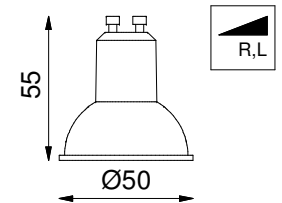

2

CEILING HOLE

3

4

If halogen lamp:
max 50W

If retrofit LED lamp:
only suitable for short version

CAN BE USED WITH
Conbox: 10400230
Gypkit: 10420230