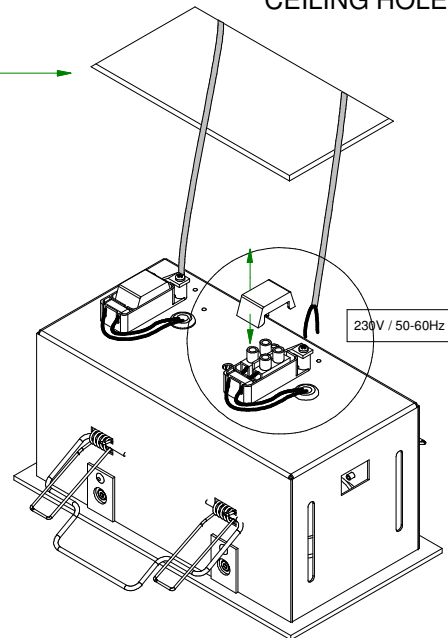

Mini-multiple 2Lx ES50

103513XX

Lamptype : QPAR 16

Fitting : GU10

1

CEILING

Conbox has to combined with gypkit !!!
10400230+10420230

Gypkit : 10420230 Mini-multiple 2L gypkit

2

CEILING HOLE

3

4

If halogen lamp:
max 50W

If retrofit LED lamp:
only suitable for short version

CAN BE USED WITH
Conbox: 10400230
Gypkit: 10420230