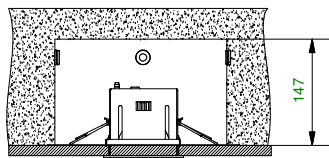

Mini-multiple 2Lx ES50

103513XX

Lamptype : QPAR 16

Fitting : GU10

1

CEILING

Conbox has to combined with gypkit !!!
10400230+10420230

Gypkit : 10420230 Mini-multiple 2L gypkit