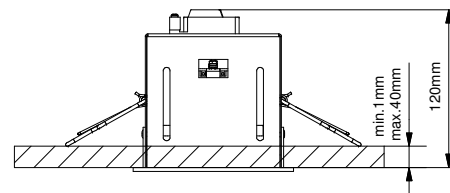

Mini-multiple 2Lx ES50

103513XX

Lamptype : QPAR 16

Fitting : GU10

1

CEILING

Conbox has to combined with gypkit !!!
10400230+10420230

Gypkit : 10420230 Mini-multiple 2L gypkit

2

CEILING HOLE

3

4

If halogen lamp:
max 50W

If retrofit LED lamp:
only suitable for short version

CAN BE USED WITH
Conbox: 10400230
Gypkit: 10420230