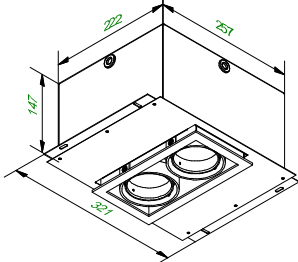

Mini-multiple 2Lx ES50

103513XX

Lamptype : QPAR 16

Fitting : GU10

1

CEILING

Conbox has to combined with gypkit !!!
10400230+10420230

Gypkit : 10420230 Mini-multiple 2L gypkit

2

CEILING HOLE

3

4

If halogen lamp:
max 50W

If retrofit LED lamp:
only suitable for short version

CAN BE USED WITH
Conbox: 10400230
Gypkit: 10420230