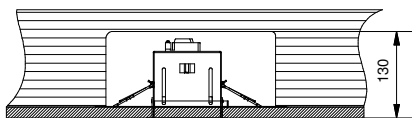

Mini-multiple 2Lx ES50

103513XX

Lamptype : QPAR 16

Fitting : GU10

1

CEILING

Conbox has to combined with gypkit !!!
10400230+10420230

Gypkit : 10420230 Mini-multiple 2L gypkit