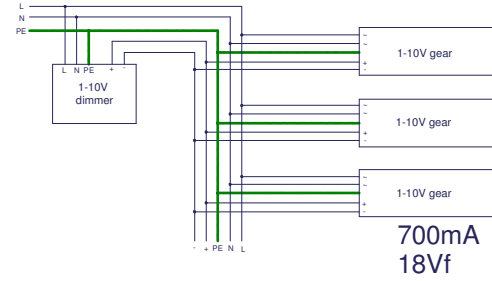

KURK LED <600lm GI

126300xx 126310xx 126320xx

with recessed ring H = 70

 AC 220-240V
50-60Hz

Sample **1-10V** wiring diagram:

Sample **PushDim** wiring diagram:

Sample **DALI** wiring diagram:

CAN BE USED WITH
- 12049730 - Recessed Ring trimless Ø 179