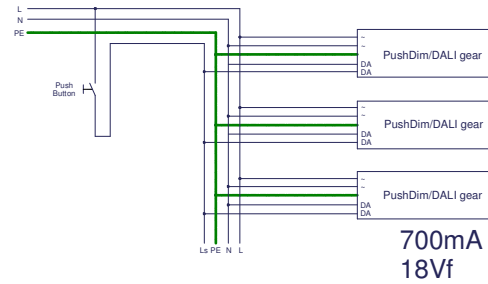

KURK LED <600lm GI

126300xx 126310xx 126320xx

with recessed ring H = 70

 AC 220-240V
50-60Hz

Sample **1-10V** wiring diagram:

Sample **PushDim** wiring diagram:

Sample **DALI** wiring diagram:

CAN BE USED WITH
- 12049730 - Recessed Ring trimless Ø 179