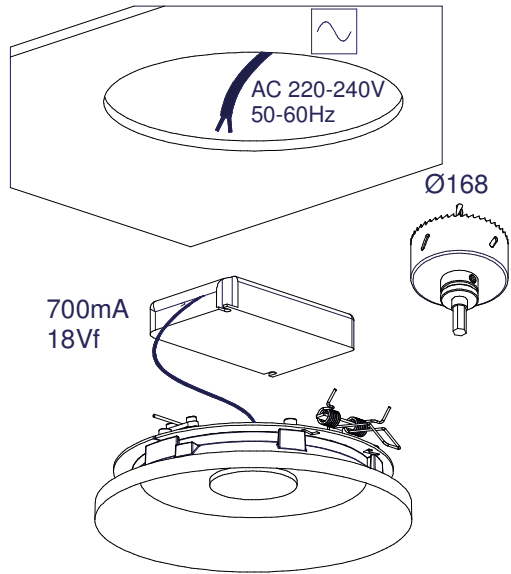

KURK LED <600lm GI

126300xx 126310xx 126320xx

with recessed ring H = 70

 AC 220-240V
50-60Hz

Sample **1-10V** wiring diagram:

Sample **PushDim** wiring diagram:

Sample **DALI** wiring diagram:

CAN BE USED WITH
- 12049730 - Recessed Ring trimless Ø 179