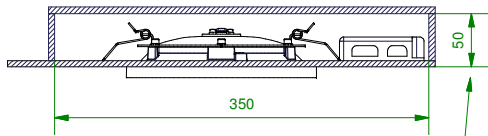

KURK LED <600lm GI

126300xx 126310xx 126320xx

with recessed ring H = 70

 AC 220-240V
50-60Hz

Sample **1-10V** wiring diagram:

Sample **PushDim** wiring diagram:

Sample **DALI** wiring diagram:

CAN BE USED WITH
- 12049730 - Recessed Ring trimless Ø 179