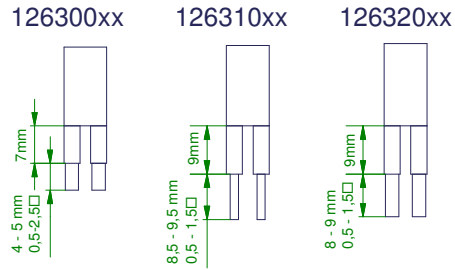

KURK LED <600lm GI

126300xx 126310xx 126320xx

with recessed ring H = 70

 AC 220-240V
50-60Hz

Sample **1-10V** wiring diagram:

Sample **PushDim** wiring diagram:

Sample **DALI** wiring diagram:

CAN BE USED WITH
- 12049730 - Recessed Ring trimless Ø 179