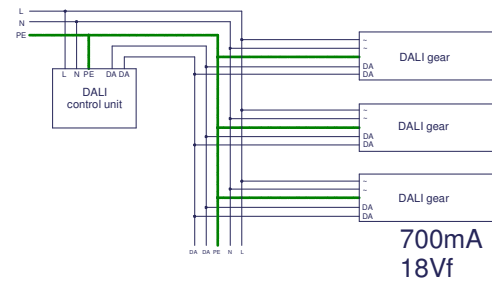

KURK LED <600lm GI

126300xx 126310xx 126320xx

with recessed ring H = 70

 AC 220-240V
50-60Hz

Sample **1-10V** wiring diagram:

Sample **PushDim** wiring diagram:

Sample **DALI** wiring diagram:

CAN BE USED WITH
- 12049730 - Recessed Ring trimless Ø 179