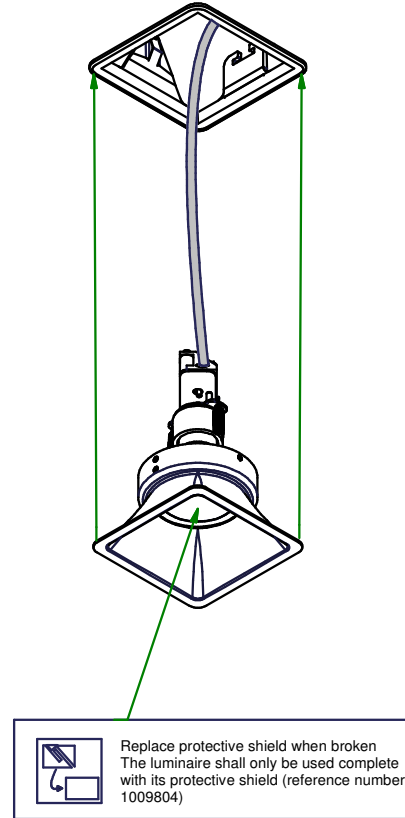

# Lotis Square bathroom ES50 / LED

126140XX

Lamptype : QPAR 16 max. 50W

Fitting : GU10

1

2

IP55 : only when used in closed ceiling.

3

Replace protective shield when broken  
The luminaire shall only be used complete with its protective shield (reference number 1009804)

4

If halogen lamp:  
max:50W

If retrofit LED lamp:  
Only suitable for short version