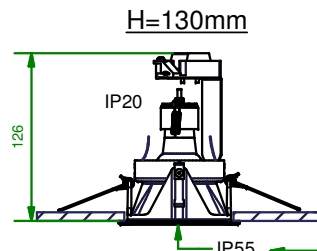

# Lotis Square bathroom ES50 / LED

126140XX

Lamptype : QPAR 16 max. 50W

Fitting : GU10

1

2

IP55 : only when used in closed ceiling.

3

Replace protective shield when broken  
The luminaire shall only be used complete with its protective shield (reference number 1009804)

4

If halogen lamp:  
max:50W

If retrofit LED lamp:  
Only suitable for short version

CAN BE USED WITH

12291230 Gypkit Gypkit 190x190x84x84  
10889830 Conbox outer dimension 190x190x130