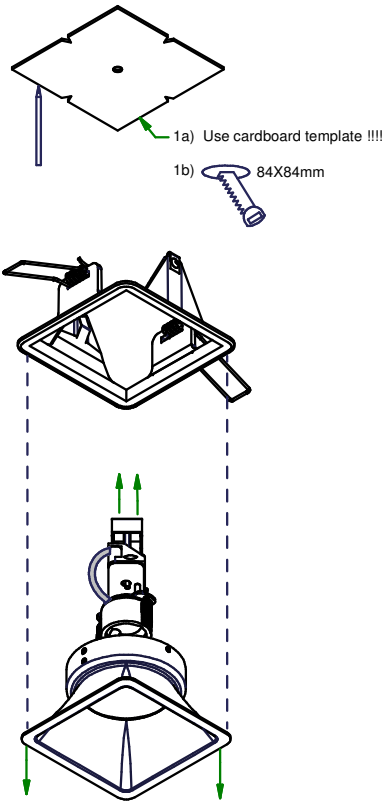

# Lotis Square bathroom ES50 / LED

126140XX

Lamptype : QPAR 16 max. 50W

Fitting : GU10

1

2

IP55 : only when used in closed ceiling.

3

Replace protective shield when broken  
The luminaire shall only be used complete with its protective shield (reference number 1009804)

4

If halogen lamp:  
max:50W

If retrofit LED lamp:  
Only suitable for short version

CAN BE USED WITH

12291230 Gypkit Gypkit 190x190x84x84  
10889830 Conbox outer dimension 190x190x130