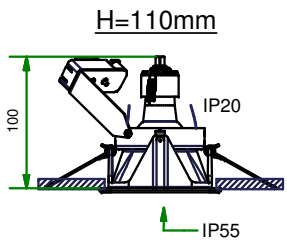

# Lotis Square bathroom ES50 / LED

126140XX

Lamptype : QPAR 16 max. 50W

Fitting : GU10

1

2

IP55 : only when used in closed ceiling.

3

Replace protective shield when broken  
The luminaire shall only be used complete with its protective shield (reference number 1009804)

4

If halogen lamp:  
max:50W

If retrofit LED lamp:  
Only suitable for short version

CAN BE USED WITH

12291230 Gypkit Gypkit 190x190x84x84  
10889830 Conbox outer dimension 190x190x130