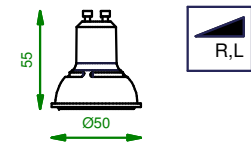

Replace protective shield when broken  
The luminaire shall only be used complete with its protective shield (reference number 1009804)

4

If halogen lamp:  
max:50W

If retrofit LED lamp:  
Only suitable for short version

CAN BE USED WITH

12291230 Gypkit Gypkit 190x190x84x84  
10889830 Conbox outer dimension 190x190x130