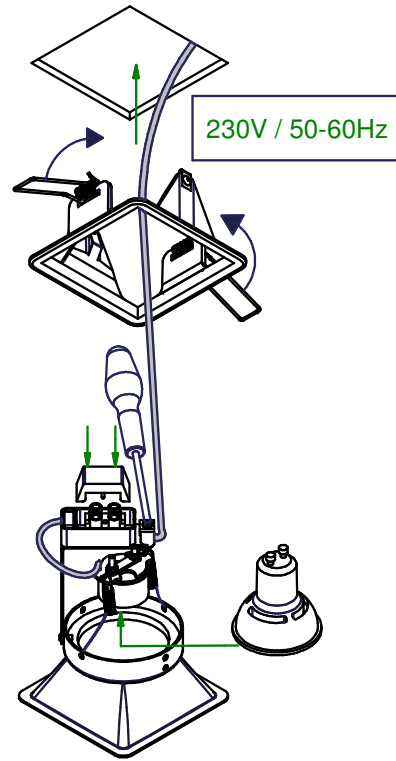

# Lotis Square bathroom ES50 / LED

126140XX

Lamptype : QPAR 16 max. 50W

Fitting : GU10

1

2

IP55 : only when used in closed ceiling.

3

Replace protective shield when broken  
The luminaire shall only be used complete with its protective shield (reference number 1009804)

4

If halogen lamp:  
max:50W

If retrofit LED lamp:  
Only suitable for short version

CAN BE USED WITH

12291230 Gypkit Gypkit 190x190x84x84  
10889830 Conbox outer dimension 190x190x130