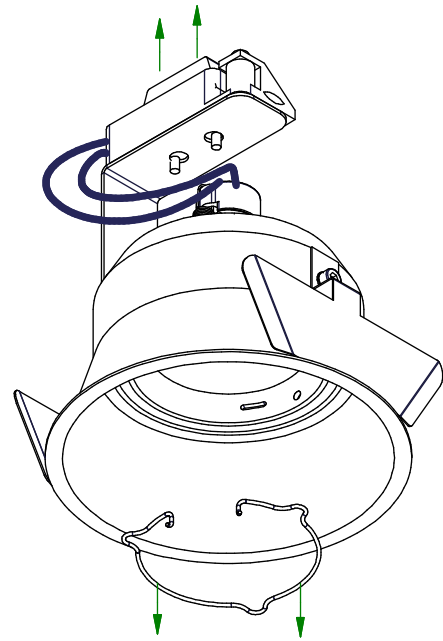

Lotis concrete MR16 adjustable

125700XX

Lamptype : QR-C 51 max. 50W

Fitting : GX5.3

1

2

3

4

H=100

H=130

Remote gear

CAN BE USED WITH

12290330
Gypkit 190X190XDIA92

10889830
Conbox outer dimension 190x192x130