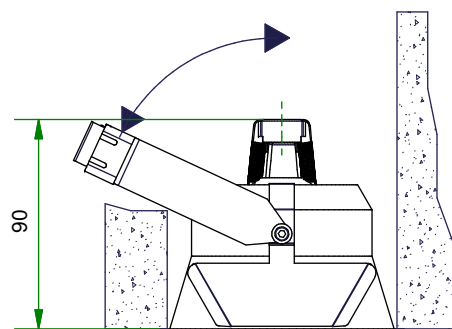

Lotis concrete MR16 adjustable

125700XX

Lamptype : QR-C 51 max. 50W

Fitting : GX5.3

1

2

3

4

H=100

H=130

Remote gear

CAN BE USED WITH

12290330
Gypkit 190X190XDIA92

10889830
Conbox outer dimension 190x192x130