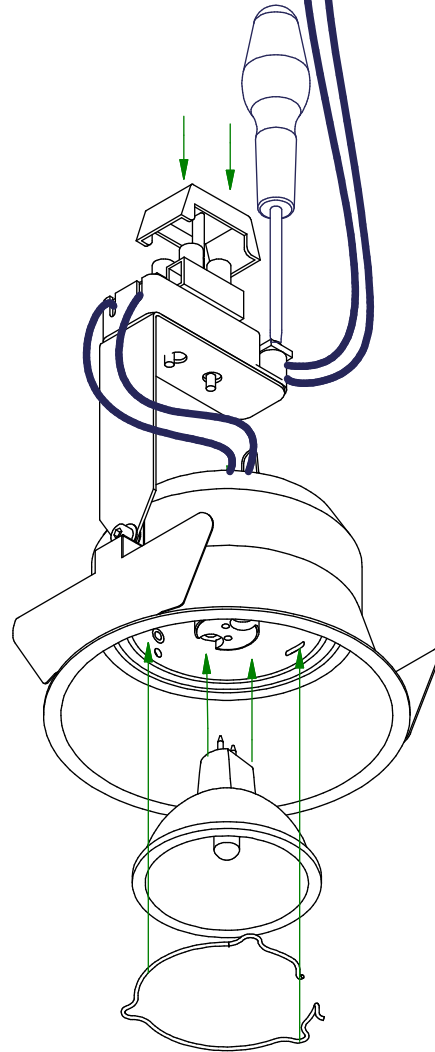

Lotis concrete MR16 adjustable

125700XX

Lamptype : QR-C 51 max. 50W

Fitting : GX5.3

1

2

3

4

H=100

H=130

Remote gear

CAN BE USED WITH

12290330
Gypkit 190X190XDIA92

10889830
Conbox outer dimension 190x192x130