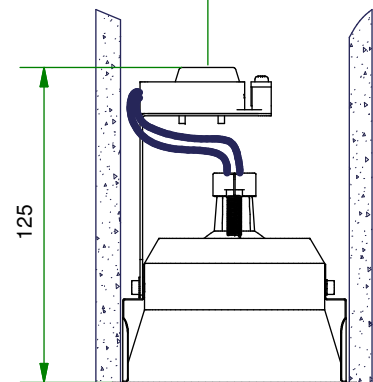

Lotis concrete MR16 adjustable

125700XX

Lamptype : QR-C 51 max. 50W

Fitting : GX5.3

1

2

3

4

H=100

H=130

Remote gear

CAN BE USED WITH

12290330
Gypkit 190X190XDIA92

10889830
Conbox outer dimension 190x192x130