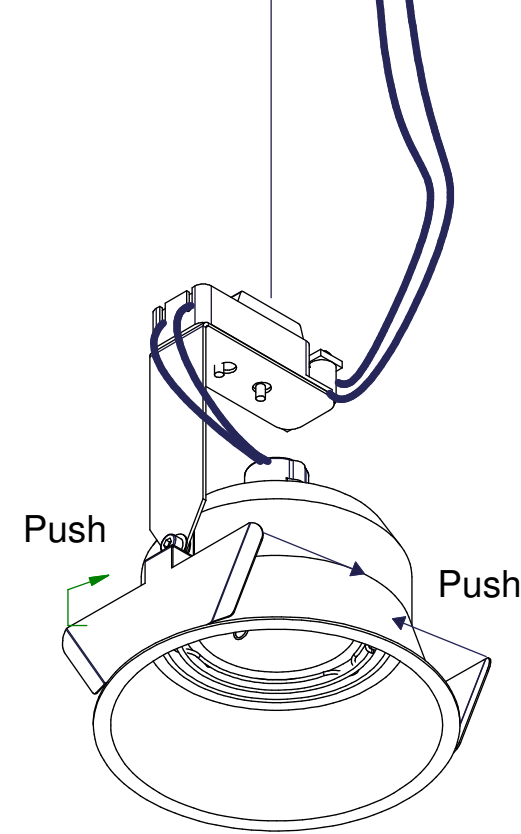

Lotis concrete MR16 adjustable

125700XX

Lamptype : QR-C 51 max. 50W

Fitting : GX5.3

1

2

3

4

H=100

H=130

Remote gear

CAN BE USED WITH

12290330
Gypkit 190X190XDIA92

10889830
Conbox outer dimension 190x192x130