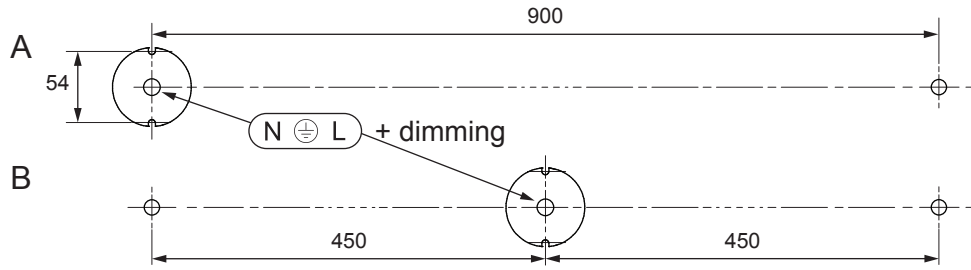

Vaeder Suspension (Power Feed Surface) LED 3000K GI 1-10V/PushDim/DALI

140811xx

1-10V
red = +
white = -

PUSH
red = Ls
(white = N)

DALI
red = DA
white = DA

A: 1x
B: 2x

The light source contained in this luminaire shall only be replaced by the manufacturer or his service agent or a similar qualified person

220-230V
50-60Hz

1-10V

PUSH

DALI

IP 20

NO UV / IR