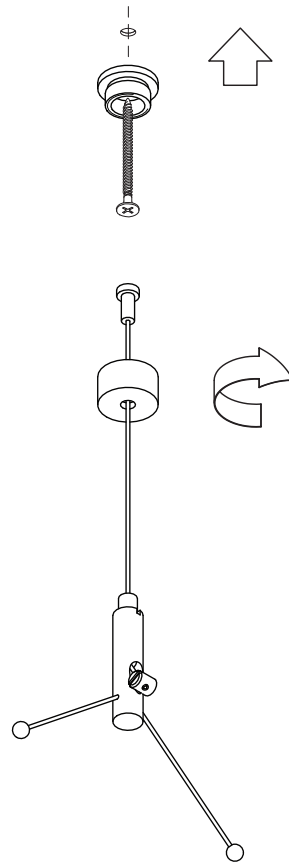

Vaeder Suspension (Power Feed Surface) LED 3000K GI 1-10V/PushDim/DALI

140811xx

1-10V
red = +
white = -

PUSH
red = Ls
(white = N)

DALI
red = DA
white = DA

A: 1x
B: 2x

The light source contained in this luminaire shall only be replaced by the manufacturer or his service agent or a similar qualified person

220-230V
50-60Hz

1-10V

PUSH

DALI

IP 20

NO UV / IR