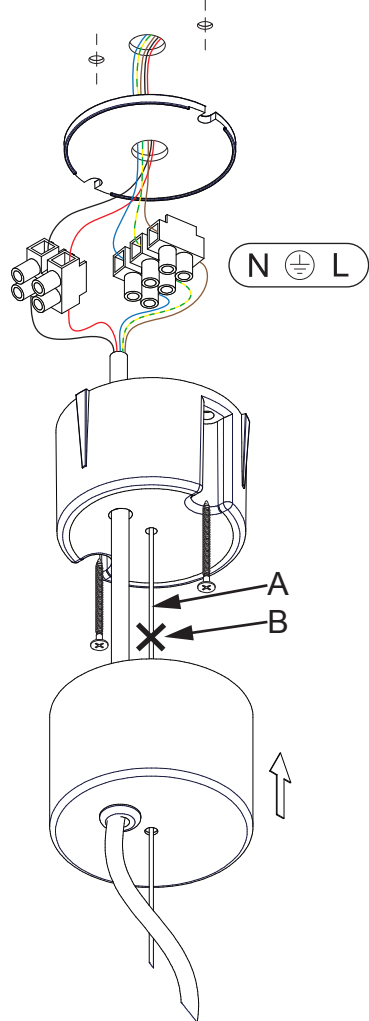

Vaeder Suspension (Power Feed Surface) LED 3000K GI 1-10V/PushDim/DALI

140811xx

1-10V
red = +
white = -

PUSH
red = Ls
(white = N)

DALI
red = DA
white = DA

A: 1x
B: 2x

The light source contained in this luminaire shall only be replaced by the manufacturer or his service agent or a similar qualified person

220-230V
50-60Hz

1-10V

PUSH

DALI

IP 20

NO UV / IR