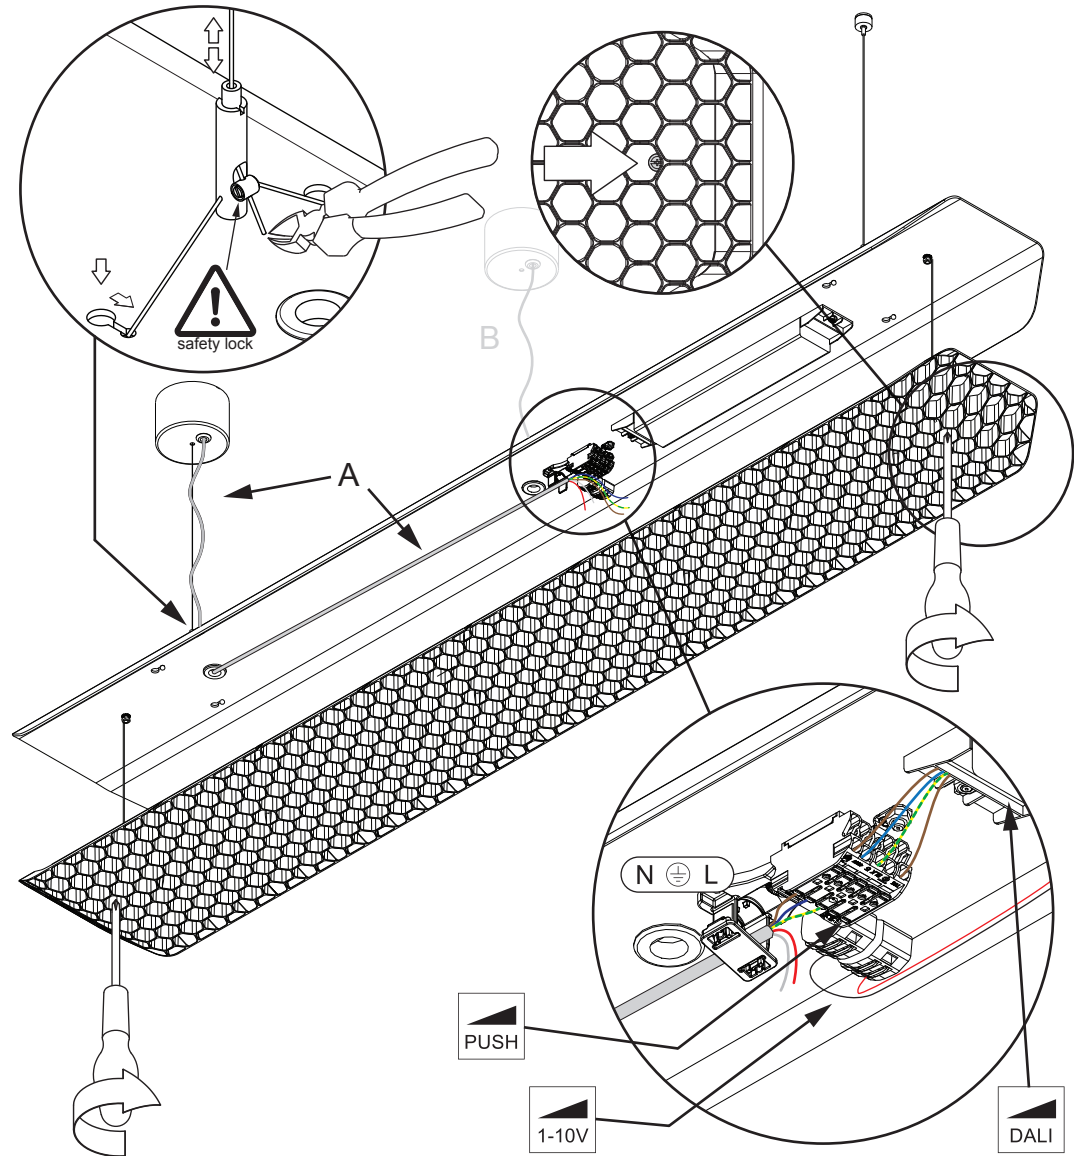

Vaeder Suspension (Power Feed Surface) LED 3000K GI 1-10V/PushDim/DALI

140811xx

1-10V
red = +
white = -

PUSH
red = Ls
(white = N)

DALI
red = DA
white = DA

A: 1x
B: 2x

The light source contained in this luminaire shall only be replaced by the manufacturer or his service agent or a similar qualified person

220-230V
50-60Hz

1-10V

PUSH

DALI

IP 20

NO UV / IR