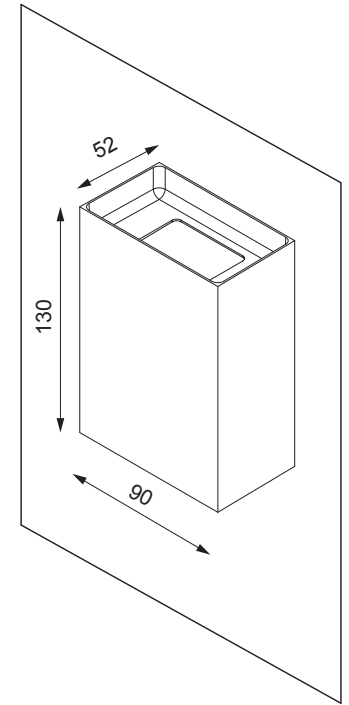

Sulfer LED 2700K/3000K Tre dim GI

132700X_132701XX

MOUNT FIXATION PLATE ON THE SURFACE
BY USING SCREWS (NOT INCLUDED)

The light source contained in this luminaire shall only be replaced by the manufacturer or his service agent or a similar qualified person

Replace protective shield when broken. The luminaire shall only be used complete with its protective shield. Reference number: 1012267

CAN BE USED WITH
132710XX Sulfer set small beam plates
132711XX Sulfer set medium beam plates