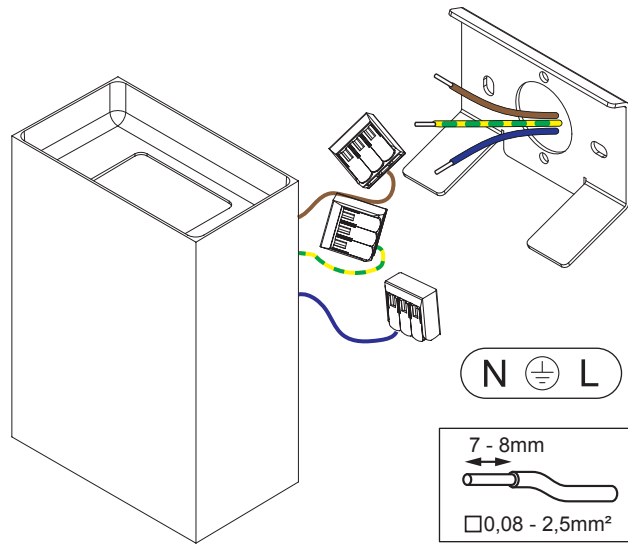

Sulfer LED 2700K/3000K Tre dim GI

132700X_132701XX

MOUNT FIXATION PLATE ON THE SURFACE
BY USING SCREWS (NOT INCLUDED)

The light source contained in this luminaire shall only be replaced by the manufacturer or his service agent or a similar qualified person

Replace protective shield when broken. The luminaire shall only be used complete with its protective shield. Reference number: 1012267

CAN BE USED WITH
132710XX Sulfer set small beam plates
132711XX Sulfer set medium beam plates