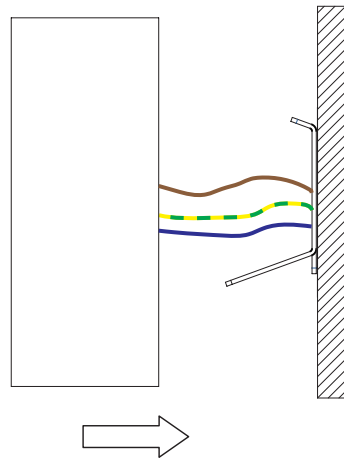

Sulfer LED 2700K/3000K Tre dim GI

132700X_132701XX

MOUNT FIXATION PLATE ON THE SURFACE
BY USING SCREWS (NOT INCLUDED)

The light source contained in this luminaire shall only be replaced by the manufacturer or his service agent or a similar qualified person

Replace protective shield when broken. The luminaire shall only be used complete with its protective shield. Reference number: 1012267

CAN BE USED WITH
132710XX Sulfer set small beam plates
132711XX Sulfer set medium beam plates