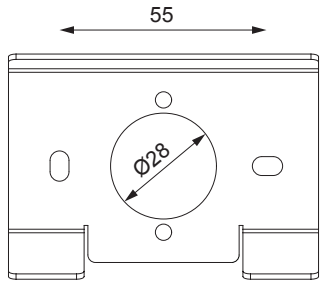

Sulfer LED 2700K/3000K Tre dim GI

132700X_132701XX

MOUNT FIXATION PLATE ON THE SURFACE
BY USING SCREWS (NOT INCLUDED)

The light source contained in this luminaire shall only be replaced by the manufacturer or his service agent or a similar qualified person

Replace protective shield when broken. The luminaire shall only be used complete with its protective shield. Reference number: 1012267

CAN BE USED WITH
132710XX Sulfer set small beam plates
132711XX Sulfer set medium beam plates