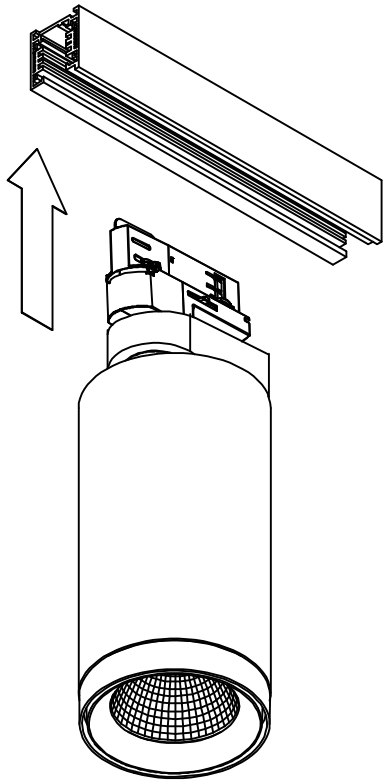

Kanon track 110 LED Dali GI

I131520XX_I131521XX_I131522XX_I131523XX_I131524XX_I131525XX_I131526XX_I131527XX_I131528XX_I131529XX_I131530XX_I131531XX

Choose phase

Only to be used with
Modular Dali track system
and accessories !!

Lock tilted position

DO NOT TOUCH
REFLECTOR

DO NOT TOUCH
LED

CAN BE USED WITH

- 10216703 Spreadlens Ø 77
- 10216700 Transparant glass Ø 77
- 10217002 - Cross blade Ø80 black

 The light source contained in this luminaire shall only be replaced by the manufacturer or his service agent or a similar qualified person