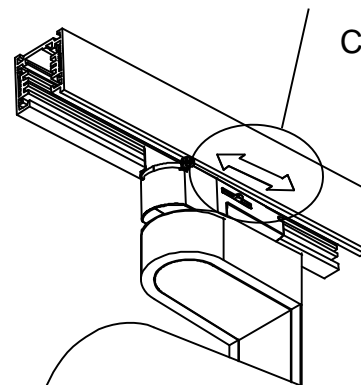

Kanon track 110 LED Dali GI

I131520XX_I131521XX_I131522XX_I131523XX_I131524XX_I131525XX_I131526XX_I131527XX_I131528XX_I131529XX_I131530XX_I131531XX

Choose phase

Only to be used with
Modular Dali track system
and accessories !!

Lock tilted position

DO NOT TOUCH
REFLECTOR

DO NOT TOUCH
LED

CAN BE USED WITH

- 10216703 Spreadlens Ø 77
- 10216700 Transparant glass Ø 77
- 10217002 - Cross blade Ø80 black

 The light source contained in this luminaire shall only be replaced by the manufacturer or his service agent or a similar qualified person