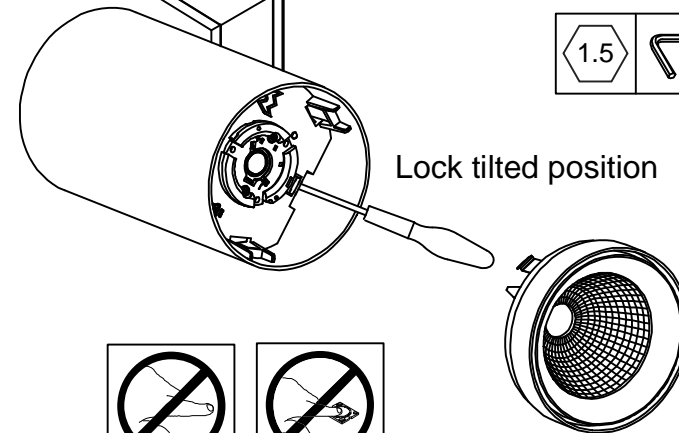

Kanon track 110 LED Dali GI

I131520XX_I131521XX_I131522XX_I131523XX_I131524XX_I131525XX_I131526XX_I131527XX_I131528XX_I131529XX_I131530XX_I131531XX

Choose phase

Only to be used with
Modular Dali track system
and accessories !!

Lock tilted position

DO NOT TOUCH
REFLECTOR

DO NOT TOUCH
LED

CAN BE USED WITH

- 10216703 Spreadlens Ø 77
- 10216700 Transparant glass Ø 77
- 10217002 - Cross blade Ø80 black

 The light source contained in this luminaire shall only be replaced by the manufacturer or his service agent or a similar qualified person