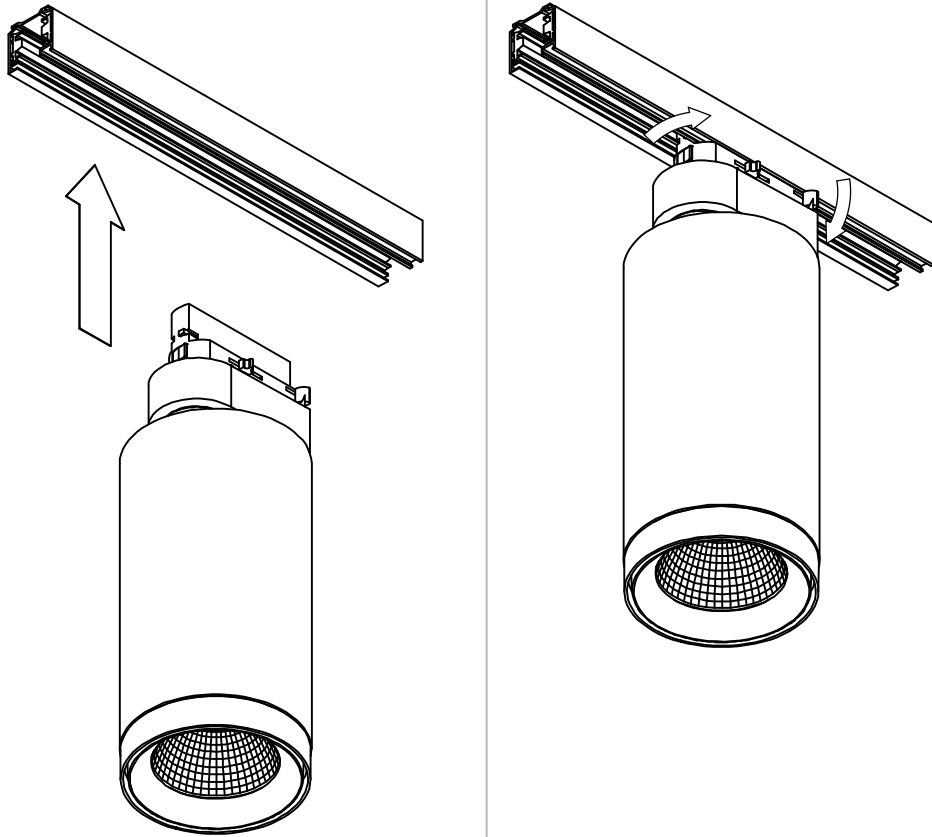

Kanon track 110 LED Tre Dim GI

131500XX_131501XX_131502XX_131503XX_131504XX_131505XX_131506XX_131507XX_131508XX_131509XX_131510XX_131511XX_

CAN BE USED WITH
 10216703 Spreadlens Ø 77
 10216700 Transparent glass Ø 77
 10217002 - Cross blade Ø80 black