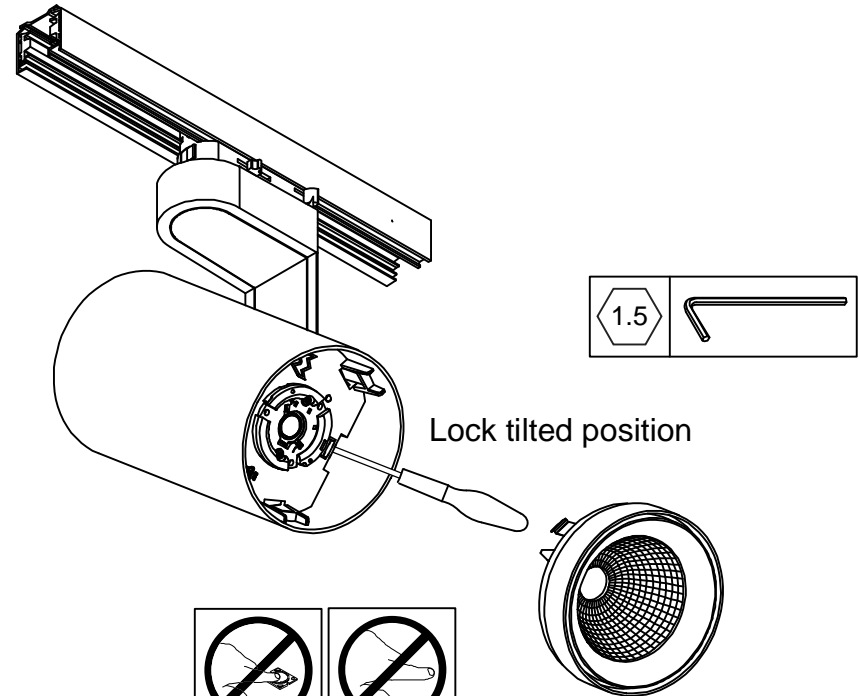

Kanon track 110 LED Tre Dim GI

131500XX_131501XX_131502XX_131503XX_131504XX_131505XX_131506XX_131507XX_131508XX_131509XX_131510XX_131511XX_

CAN BE USED WITH
 10216703 Spreadlens Ø 77
 10216700 Transparent glass Ø 77
 10217002 - Cross blade Ø80 black