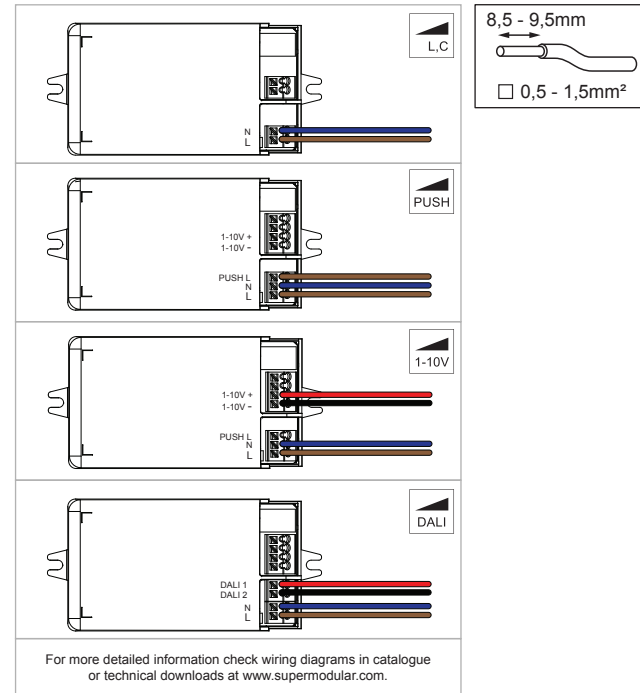

Marbul 2x LED

130541XX_130542XX_130543XX_130551XX_130552XX_130553XX_130555XX_130556XX_130557XX_130561XX_130562XX_130563XX_130571XX_130572XX_130573XX_130575XX_130576XX_130577XX

The light source contained in this luminaire shall only be replaced by the manufacturer or his service agent or a similar qualified person