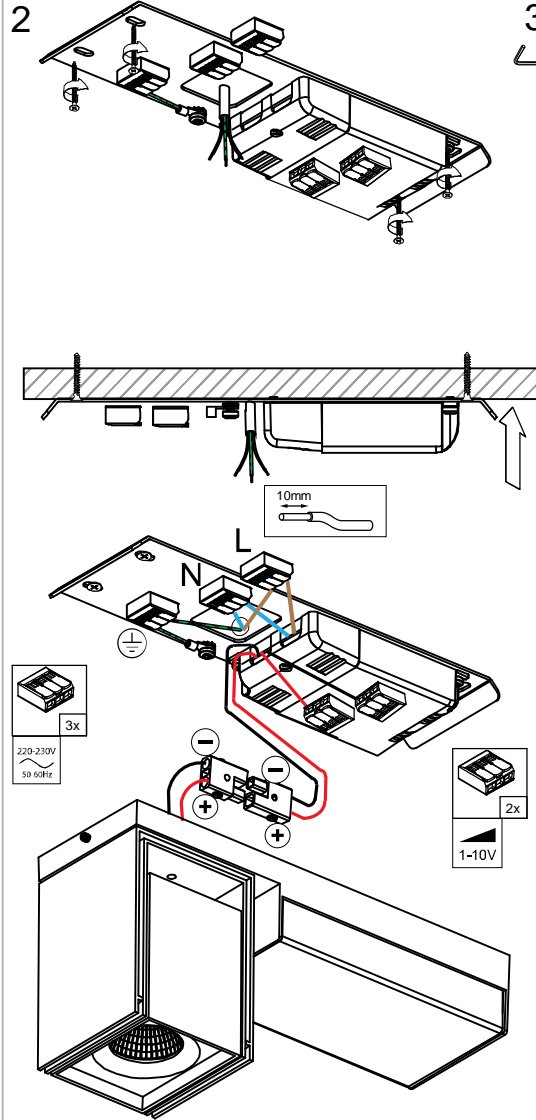

Rektor 1x LED 2700K 1-10V/pushdim GI

128250X_128251XX_128270XX_128271XX

USE SPACE BELOW GEAR!!

The light source contained in this luminaire shall only be replaced by the manufacturer or his service agent or a similar qualified person