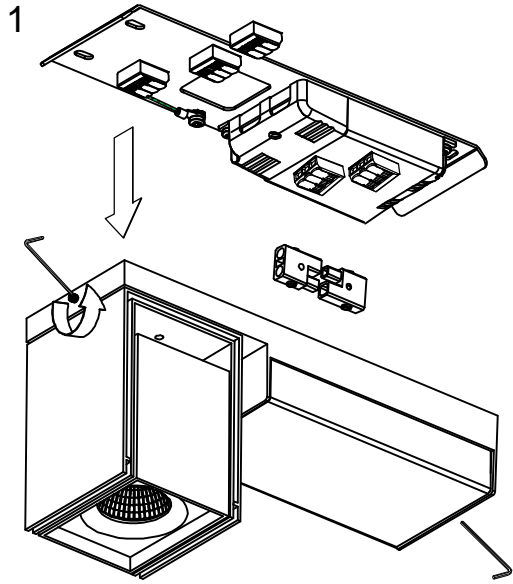

Rektor 1x LED 2700K 1-10V/pushdim GI

128250X_128251XX_128270XX_128271XX

USE SPACE BELOW GEAR!!

The light source contained in this luminaire shall only be replaced by the manufacturer or his service agent or a similar qualified person