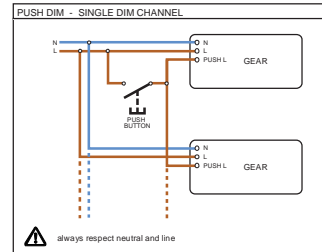

Rektor 1x LED 2700K 1-10V/pushdim GI

128250X_128251XX_128270XX_128271XX

USE SPACE BELOW GEAR!!

The light source contained in this luminaire shall only be replaced by the manufacturer or his service agent or a similar qualified person