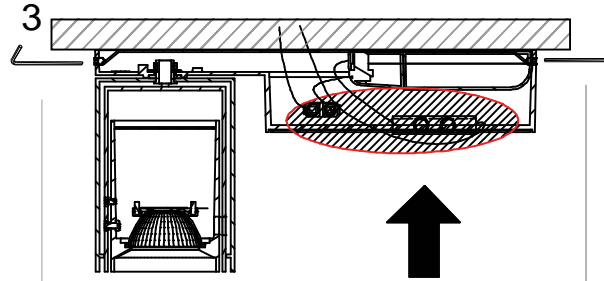

Rektor 1x LED 2700K 1-10V/pushdim GI

128250X_128251XX_128270XX_128271XX

USE SPACE BELOW GEAR!!

The light source contained in this luminaire shall only be replaced by the manufacturer or his service agent or a similar qualified person