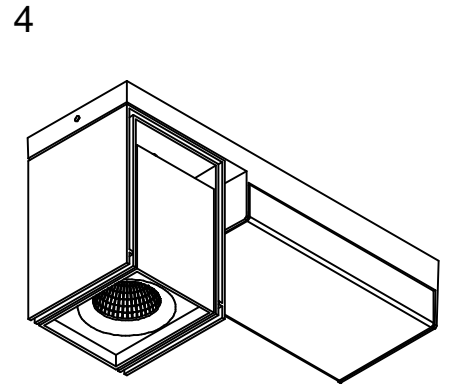

Rektor 1x LED 2700K 1-10V/pushdim GI

128250X_128251XX_128270XX_128271XX

USE SPACE BELOW GEAR!!

The light source contained in this luminaire shall only be replaced by the manufacturer or his service agent or a similar qualified person