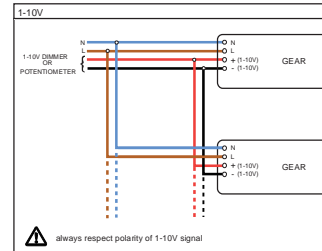

Rektor 1x LED 2700K 1-10V/pushdim GI

128250X_128251XX_128270XX_128271XX

USE SPACE BELOW GEAR!!

The light source contained in this luminaire shall only be replaced by the manufacturer or his service agent or a similar qualified person