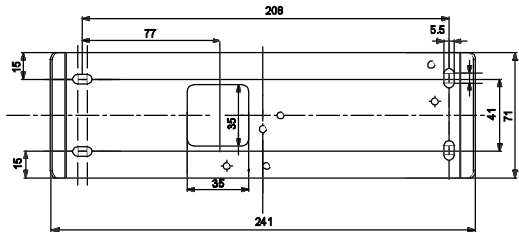

Rektor 1x LED 2700K 1-10V/pushdim GI

128250X_128251XX_128270XX_128271XX

USE SPACE BELOW GEAR!!

The light source contained in this luminaire shall only be replaced by the manufacturer or his service agent or a similar qualified person