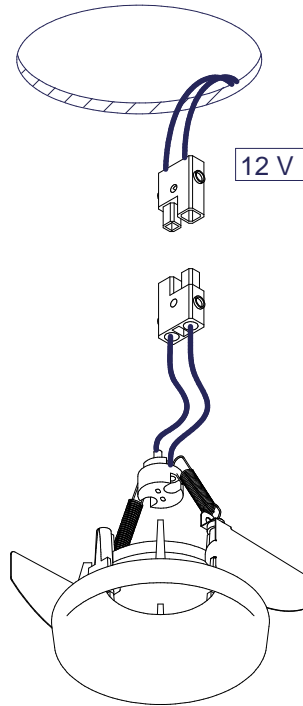

# Smart Kup 82 MR16

124800X

Lamptype : RETROFIT LED MAX.50W

Fitting : Gu 5.3

1

2

3

4

## CAN BE USED WITH

12500009 Smart Mask 1x White Struc  
12500032 Smart Mask 1x Black Struc

12500109 Smart Mask 2x White Struc  
12500132 Smart Mask 2x White Struc