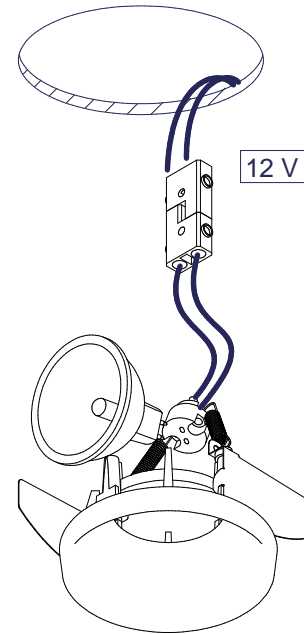

# Smart Kup 82 MR16

124800X

Lamptype : RETROFIT LED MAX.50W

Fitting : Gu 5.3

1

2

3

4

## CAN BE USED WITH

12500009 Smart Mask 1x White Struc  
12500032 Smart Mask 1x Black Struc

12500109 Smart Mask 2x White Struc  
12500132 Smart Mask 2x White Struc