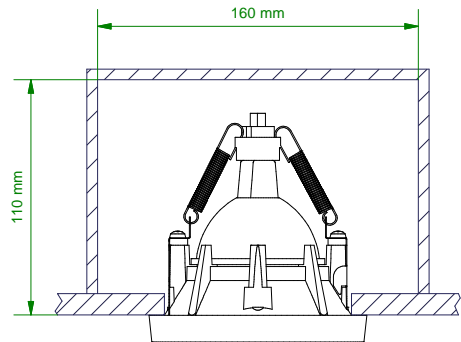

# Smart Kup 82 MR16

124800X

Lamptype : RETROFIT LED MAX.50W

Fitting : Gu 5.3

1

2

3

4

## CAN BE USED WITH

12500009 Smart Mask 1x White Struc  
12500032 Smart Mask 1x Black Struc

12500109 Smart Mask 2x White Struc  
12500132 Smart Mask 2x White Struc