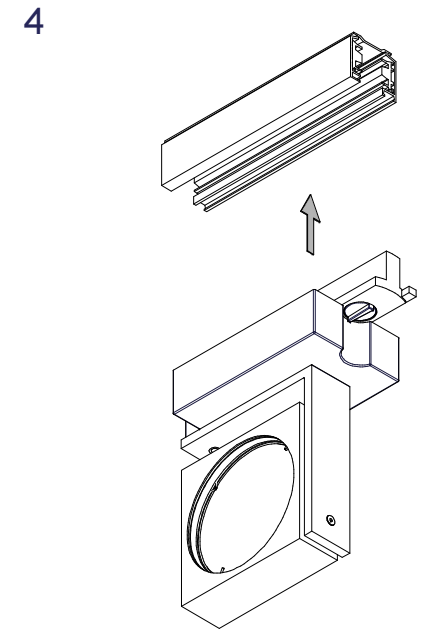

Single square track CDM-TC 35/70W GI

114001XX-114002XX

Lamptype : HIT-TC-CE 35/70W

Fitting : G8.5

Replace protective shield when broken.  
The luminaire shall only be used complete  
with its protective shield (reference number  
1000493)