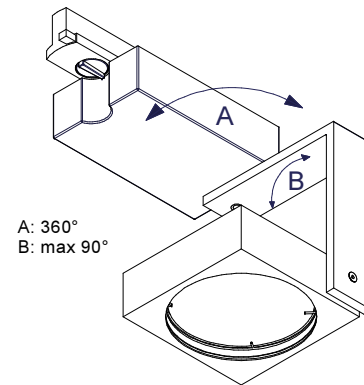

Single square track CDM-TC 35/70W GI

114001XX-114002XX

Lamptype : HIT-TC-CE 35/70W

Fitting : G8.5

Replace protective shield when broken.  
The luminaire shall only be used complete  
with its protective shield (reference number  
1000493)