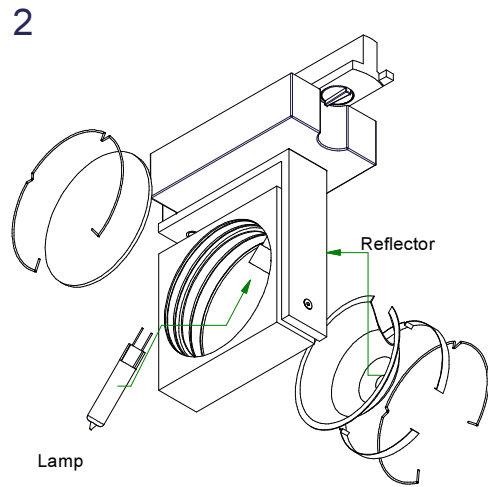

Single square track CDM-TC 35/70W GI

114001XX-114002XX

Lamptype : HIT-TC-CE 35/70W

Fitting : G8.5

Replace protective shield when broken.  
The luminaire shall only be used complete  
with its protective shield (reference number  
1000493)

**CAN BE USED WITH**

10214530 Reflector DIA 110 Spot Type A  
10214630 Reflector DIA 110 Medium Type A  
10214730 Reflector DIA 110 Flood Type A

10210802 Honeycomb DIA 110

10210902 Every square/Y'on UV filter  
10211013 Color filter DIA 110 Red  
10211014 Color filter DIA 110 Yellow  
10211015 Color filter DIA 110 Green  
10211016 Color filter DIA 110 Blue  
10211102 Spreadlens DIA 110