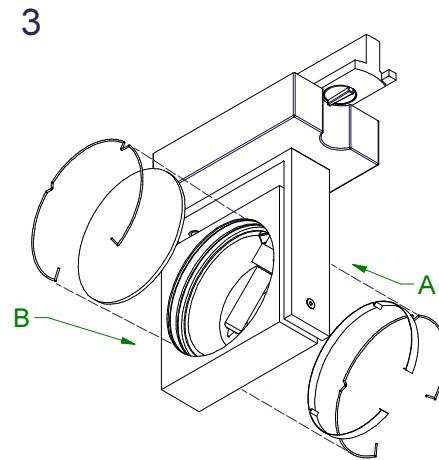

Single square track CDM-TC 35/70W GI

114001XX-114002XX

Lamptype : HIT-TC-CE 35/70W

Fitting : G8.5

Replace protective shield when broken.  
The luminaire shall only be used complete  
with its protective shield (reference number  
1000493)