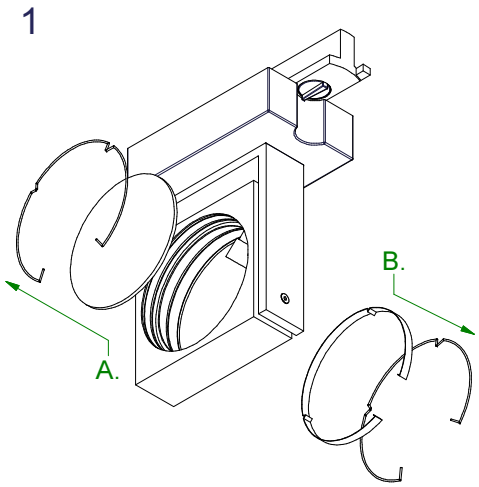

Single square track CDM-TC 35/70W GI

114001XX-114002XX

Lamptype : HIT-TC-CE 35/70W

Fitting : G8.5

Replace protective shield when broken.  
The luminaire shall only be used complete  
with its protective shield (reference number  
1000493)

**CAN BE USED WITH**

10214530 Reflector DIA 110 Spot Type A  
10214630 Reflector DIA 110 Medium Type A  
10214730 Reflector DIA 110 Flood Type A

10210802 Honeycomb DIA 110

10210902 Every square/Y'on UV filter  
10211013 Color filter DIA 110 Red  
10211014 Color filter DIA 110 Yellow  
10211015 Color filter DIA 110 Green  
10211016 Color filter DIA 110 Blue  
10211102 Spreadlens DIA 110