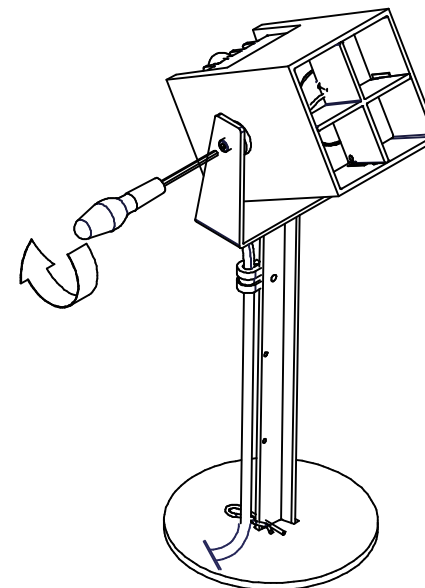

# Julien square IP54 LED 3000K Medium GE

107323XX

Don't connect the gear to 230V before the LEDs are connected to the gear!

Drivers:  
see driver matrix - latest version on website  
[www.supermodular.com](http://www.supermodular.com) or check sales contact