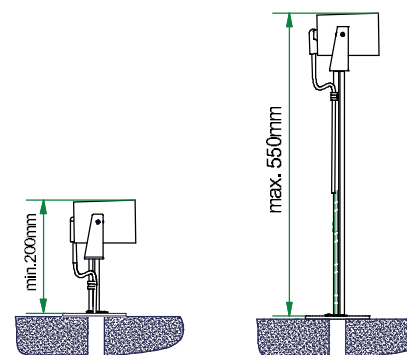

# Julien square IP54 LED 3000K Medium GE

107323XX

Don't connect the gear to 230V before the LEDs are connected to the gear!

Drivers:  
see driver matrix - latest version on website  
[www.supermodular.com](http://www.supermodular.com) or check sales contact