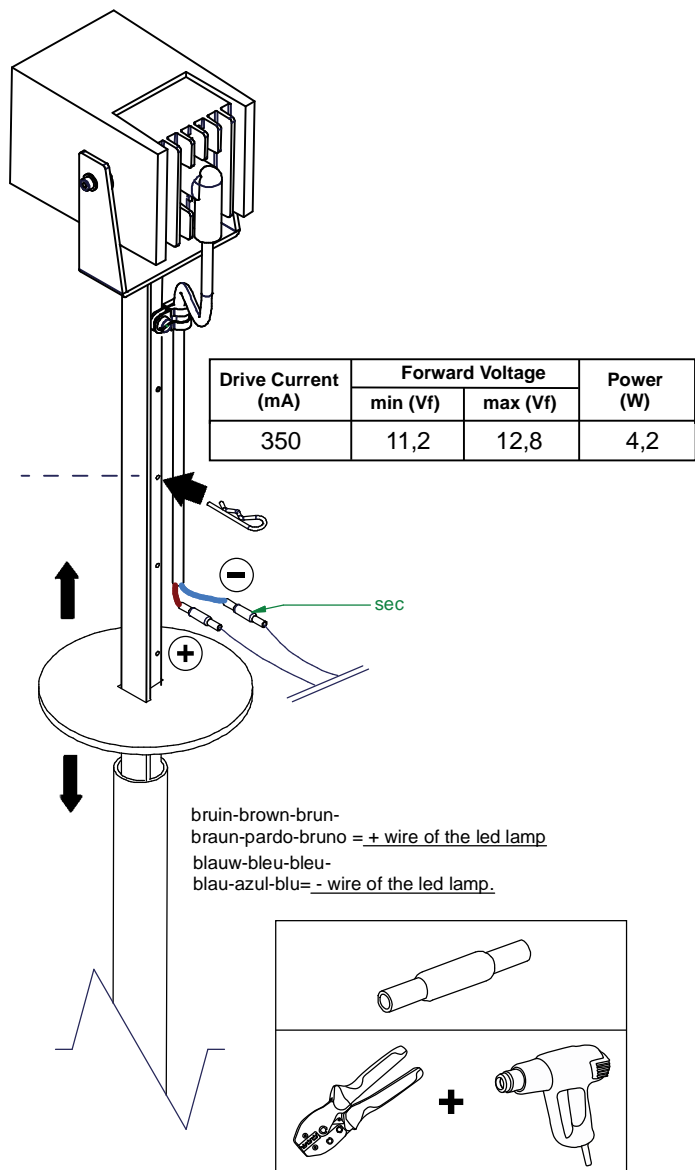

# Julien square IP54 LED 3000K Medium GE

107323XX

Don't connect the gear to 230V before the LEDs are connected to the gear!

Drivers:  
see driver matrix - latest version on website  
[www.supermodular.com](http://www.supermodular.com) or check sales contact