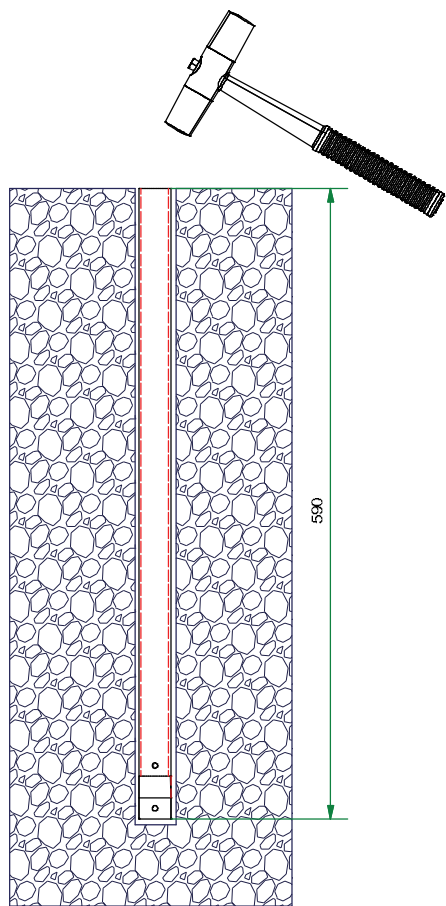

# Julien square IP54 LED 3000K Medium GE

107323XX

Don't connect the gear to 230V before the LEDs are connected to the gear!

Drivers:  
see driver matrix - latest version on website  
[www.supermodular.com](http://www.supermodular.com) or check sales contact