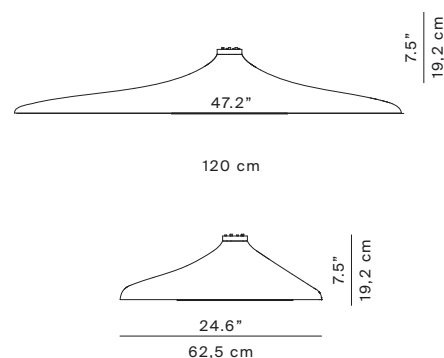

SOLEIL NOIR

Design Odile Decq, 2015

**LUCE
PLAN**

Type:	Ceiling	
Light Source:	LED 35W ⁽¹⁾ 3000K 1728 lm (delivered) push dimmer/DALI	EEL: A
Product use:	Indoor	
Materials:	molded polyurethane foam	
Colors:	white, black	
Description:	Soleil Noir is a lamp that interprets the theme of the chandelier through a technological, futuristic vision. It comes with an avant-garde optical system to guarantee the uniform spread of light on the diffuser.	

Insulation class:   

Reference code: Structure
D89p 1D890P000035 black
1D890P000002 white

D89p

weight 6,10 Kg

⁽¹⁾ LED module is not replaceable
Power consumption by device