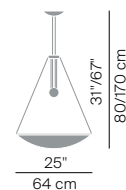

TRAMA

design L. Balestrini / P. Longhi

**LUCE
PLAN**

Type:	Suspension	
Light source:	LED dimmable R7s Ø max: 22 mm 240W HDG R7s energy saver	EEL: A++/A+/A EEL: C
Product use:	Indoor	
Materials:	Aluminium body, weft-silkscreened polycarbonate diffuser pyrex glass for safety	
Colors:	Structure in alu Diffuser in white	
Description:	The shape and silk-screening of the polycarbonate diffuser enhance the quality of the halogen or fluorescent light, emitted uniformly. The lamp comes in two models, one of a fixed height and the other, adjustable in height with the use of a counterbalance.	

Insulation class: 

Reference code: D14 sa. 1D14SA000020 alu

D14 sa.

weight 2,610 Kg
ceiling rose ø 17,5 cm, h. 4 cm