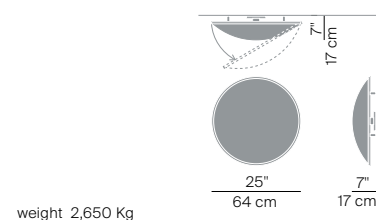

D14 a.pi - D14 a.pi.fe