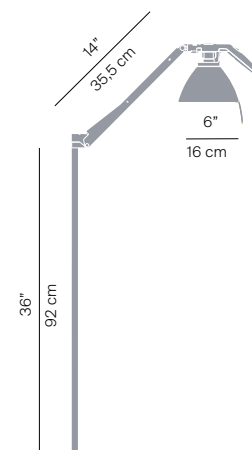

D33N/1
base