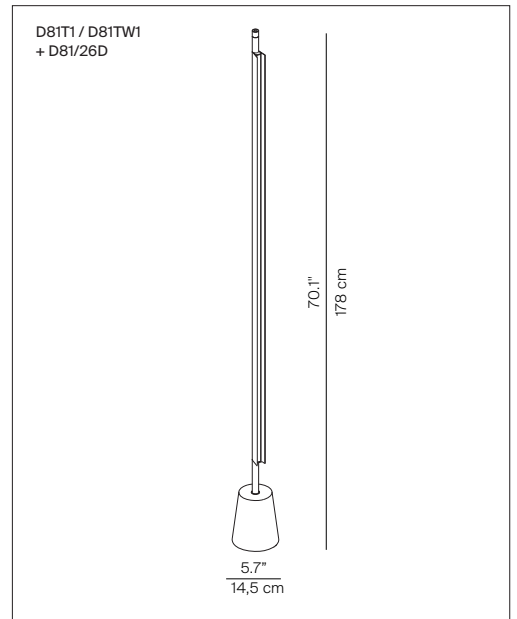

# COMPENDIUM

design Daniel Rybakken

**LUCE  
PLAN**

Type: Floor

Lamps: D81T2 LED 37W<sup>(1)</sup> 3000K  
D81TW2 LED 37W<sup>(1)</sup> 2700K

Product use: Indoor

Materials: Profile in extruded aluminum anodized in various colors.  
Base in die-cast zinc-alloy, dimmer mounted on the power cord

Colors: Black, brass, aluminium

Description: Compendium stands out for the evocative graphic-sculptural impact of its slim silhouette.

Rating:   220-240 V ~ 50/60 Hz  
IP20

Marking: 

Reference code : Structure

D81T2	1D810T020030	brass	1.926 lm
3000K	1D810T020020	alu	1.926 lm
	1D810T020001	black	1.516 lm
D81TW2	1D810TW20030	brass	1.848 lm
2700K	1D810TW20020	alu	1.848 lm
	1D810TW20001	black	1.453 lm
Base			
D81/26D	1D810/26D001	black	