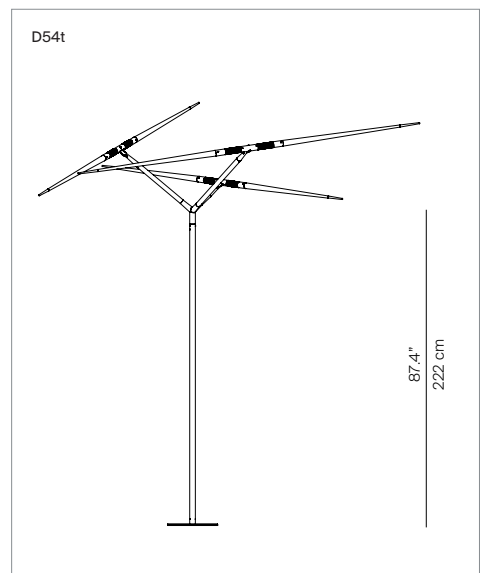

JAVELOT MACRO

design Odile Decq, 2010

**LUCE
PLAN**

Type:	Floor	
Light source:	3 x 2 LED 8W ⁽¹⁾ 3000K	EEL: A
Product use:	Outdoor	
Materials:	Aluminium body painted black, cone satined methacrylate diffuser	
Colors:	Structure in black	
Description:	This evocative lighting fixture dedicated to the extension project of MACRO - Rome's Museum of contemporary Art - has three aluminium bodies with conical satin - finished methacrylate tips that shed suggestive light from LED sources. The three "javelins" have different lengths and intersect at an asymmetrical joint, assembled on the stem, to create unprecedented outdoor choreographies.	
Insulation class:	 IP65 CE	
Reference code:	D54t	1D540T000001 black

⁽¹⁾ The LED lamps cannot be changed in the luminaire