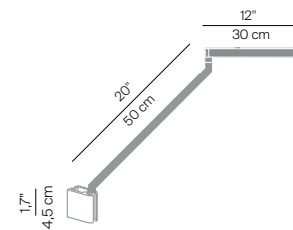

D19LED + D19/3