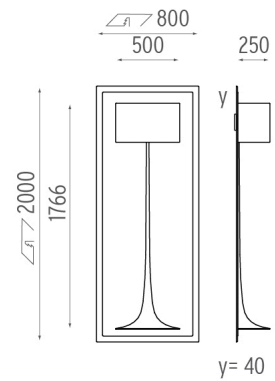

PHYSICAL

Weight (kg)	28
--------------------	----

Soft Spun Fluorescent Large designed by Sebastian Wrong

Recessed luminaire for fluorescent lamp. Non-dimmable 220/240V ballasts included.

● SA.5008.I Raw

CERTIFICATIONS