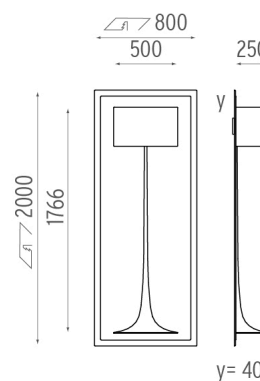

Lamp category:
Compact fluorescent

Socket:
2G11

Lamp type:
TC-L

Soft Spun Fluorescent Large designed by Sebastian Wrong

Recessed luminaire for fluorescent lamp. Non-dimmable 220/240V ballasts included.

● SA.5008.I Raw