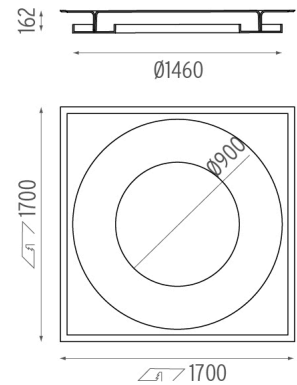

USL 900 Disk On designed by FLOS Soft Architecture

Soft technology semi-recessed luminaire for ceiling or wall mounting. Direct lighting with LED lamps. Control gear not included in LED versions (downloads).

● SA.4006.6B100 Raw