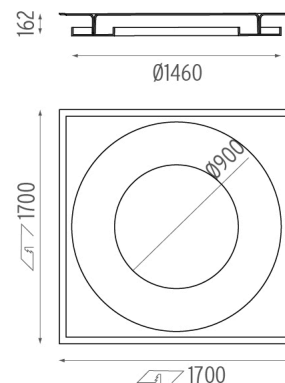

USL 900 Disk On

designed by FLOS Soft Architecture

Soft technology semi-recessed luminaire for ceiling or wall mounting. Direct lighting with LED lamps. Control gear not included in LED versions (downloads).

● SA.4006.6B100 Raw