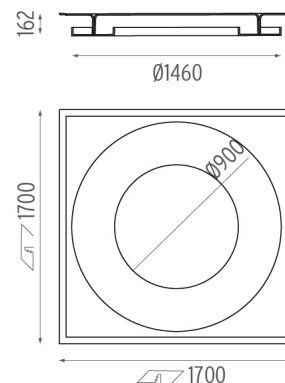

USL 900 Disk On

designed by FLOS Soft Architecture

Soft technology semi-recessed luminaire for ceiling or wall mounting. Direct lighting with LED lamps. Control gear not included in LED versions (downloads).

● SA.4006.5B110 Raw