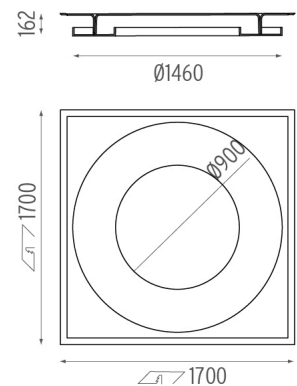

USL 900 Disk On designed by FLOS Soft Architecture

Soft technology semi-recessed luminaire for ceiling or wall mounting. Direct lighting with LED lamps. Control gear not included in LED versions (downloads).

● SA.4006.5B110 Raw