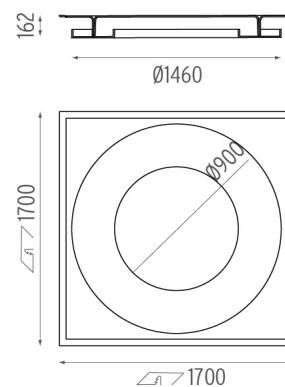

FLOS

USL 900 DISK ON

Lamps description

7 x Cold Cathode. Internal: 90W (3 x 30W) 7776 lm / External: 120W (4 x 30W) 10367 lm. 3000K CRI 85

Environment

Indoor

OPTICAL

Aiming

Insulation class

Class I

PHYSICAL

Weight (kg)

70

USL 900 Disk On

designed by FLOS Soft Architecture

Soft technology semi-recessed luminaire for ceiling mounting. Direct lighting with cold cathode lamps.

● SA.4006.4.300 Raw

CERTIFICATIONS

USL 900 Disk On . Lamps

Cold Cathode 30W

Lamp Watt:

30 W

Lamp category:

Fluorescent tube