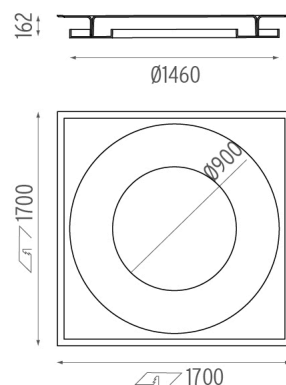

USL 900 Disk On

designed by FLOS Soft Architecture

Soft technology semi-recessed luminaire for ceiling mounting. Direct lighting with cold cathode lamps.

● SA.4006.4.300 Raw