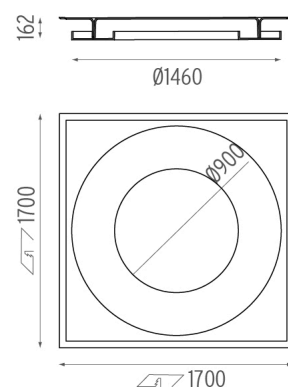

USL 900 Disk On No Dimmable designed by FLOS Soft Architecture

Soft technology semi-recessed luminaire for ceiling mounting. Direct lighting with fluorescent lamps.

● SA.4006.4.200 Raw