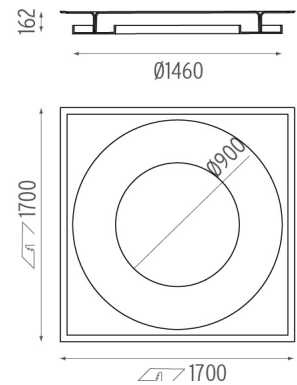

USL 900 DISK ON NO DIMMABLE

Lamps description 13 x T5 FQ G5 24W (6 Internal + 7 External). Internal: 10500 lm / External: 12250 lm
Environment Indoor

OPTICAL

Aiming Fixed

ELECTRICAL

Control gear availability Included
Control gear type Electronic
Emergency Without
Insulation class Class I

PHYSICAL

Weight (kg) 70

USL 900 Disk On No Dimmable designed by FLOS Soft Architecture

Soft technology semi-recessed luminaire for ceiling mounting. Direct lighting with fluorescent lamps.

● SA.4006.4.200 Raw