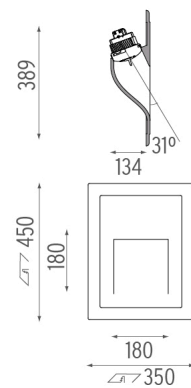

FLOS

SQUARE LIGHT LARGE

Lamps description	LED White 7W 720 lm 3000K CRI 80
Voltage (V)	100-240
Environment	Indoor

OPTICAL

Aiming	Fixed
Light distribution symmetry	Asymmetric

ELECTRICAL

Transformer availability	Included
Transformer mounting	Integral
Transformer type	Electronic
Emergency	Without
Insulation class	Class II

PHYSICAL

Weight (kg)	3,5
-------------	-----

Square Light Large designed by FLOS Soft Architecture

Recessed sign luminaire for indoor application. 100/240V power supply source included.

SA.3014.1B Raw

CERTIFICATIONS

Square Light Large . Lamps

LED White 6W

Lamp Watt:

6 W

Lamp category:

LED

Color temperature (K):

3000 °K

Lamp type:

LED White

Square Light Large
designed by FLOS Soft Architecture

Recessed sign luminaire for indoor application. 100/240V power supply source included.

● SA.3014.1B Raw

CERTIFICATIONS