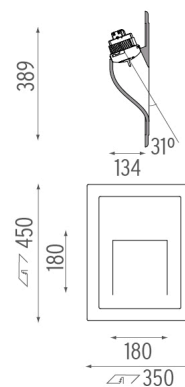

PHYSICAL

Weight (kg)	3,5
-------------	-----

Square Light Large designed by FLOS Soft Architecture

Recessed sign luminaire for indoor application. 100/240V power supply source included.

SA.3014.1B Raw

CERTIFICATIONS

Square Light Large . Lamps

LED White 6W

Lamp Watt:

6 W

Lamp category:

LED

Color temperature (K):

3000 °K

Lamp type:

LED White

Square Light Large
designed by FLOS Soft Architecture

Recessed sign luminaire for indoor application. 100/240V power supply source included.

● SA.3014.1B Raw

CERTIFICATIONS