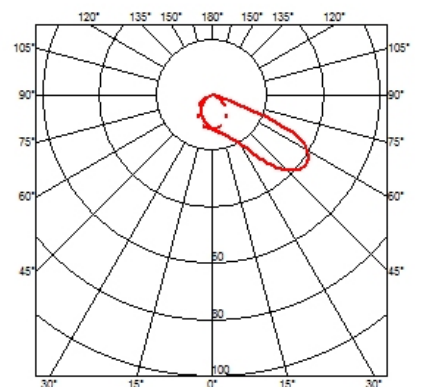

FLOS

SQUARE LIGHT SMALL

Lamps description	LED White IW 60 lm 3000K CRI 80
Voltage (V)	100-240
Environment	Indoor

OPTICAL

Aiming	Fixed
Light distribution symmetry	Asymmetric

ELECTRICAL

Transformer availability	Included
Transformer mounting	Integral
Transformer type	Electronic
Emergency	Without
Insulation class	Class II

PHYSICAL

Weight (kg)	3
-------------	---

Square Light Small designed by FLOS Soft Architecture

Recessed sign luminaire for indoor application. 100/240V power supply source included.

● SA.3013.IA Raw

CERTIFICATIONS

Square Light Small . Lamps

LED White 1W

Lamp Watt:

1 W

Lamp category:

LED

Color temperature (K):

3000 °K