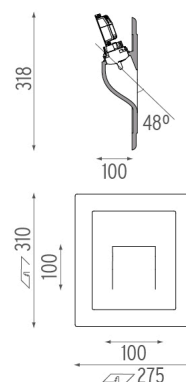

PHYSICAL

Weight (kg)	3
-------------	---

Square Light Small designed by FLOS Soft Architecture

Recessed sign luminaire for indoor application. 100/240V power supply source included.

● SA.3013.IA Raw

CERTIFICATIONS

Lamp type:

LED White

Square Light Small
designed by FLOS Soft Architecture

Recessed sign luminaire for indoor application. 100/240V power supply source included.

● SA.3013.1A Raw

CERTIFICATIONS