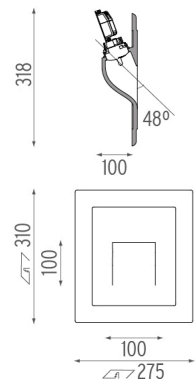

FLOS

SQUARE LIGHT SMALL

Lamps description	LED White IW 60 lm 3000K CRI 80
Voltage (V)	100-240
Environment	Indoor

OPTICAL

Aiming	Fixed
Light distribution symmetry	Asymmetric

ELECTRICAL

Transformer availability	Included
Transformer mounting	Integral
Transformer type	Electronic
Emergency	Without
Insulation class	Class II

PHYSICAL

Weight (kg)	3
-------------	---

Square Light Small designed by FLOS Soft Architecture

Recessed sign luminaire for indoor application. 100/240V power supply source included.

● SA.3013.IA Raw

CERTIFICATIONS

Square Light Small . Lamps

LED White 1W

Lamp Watt:

1 W

Lamp category:

LED

Color temperature (K):

3000 °K

Lamp type:

LED White

Square Light Small
designed by FLOS Soft Architecture

Recessed sign luminaire for indoor application. 100/240V power supply source included.

● SA.3013.1A Raw

CERTIFICATIONS