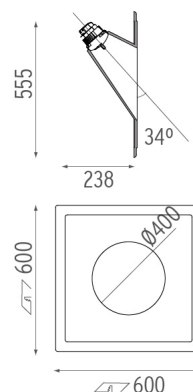

PHYSICAL

Weight (kg)	4
-------------	---

Round Light Large designed by FLOS Soft Architecture

Recessed sign luminaire for indoor application. 100/240V power supply source included.

● SA.3012.IB Raw

CERTIFICATIONS

Round Light Large . Lamps

LED White 6W

Lamp Watt:

6 W

Lamp category:

LED

Color temperature (K):

3000 °K

Lamp type:

LED White

Round Light Large

designed by FLOS Soft Architecture

Recessed sign luminaire for indoor application. 100/240V power supply source included.

● SA.3012.1B Raw

CERTIFICATIONS