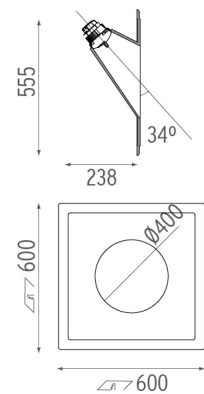

FLOS

ROUND LIGHT LARGE

Lamps description	LED White 7W 720 lm 3000K CRI 80
Voltage (V)	100-240
Environment	Indoor

OPTICAL

Aiming	Fixed
Light distribution symmetry	Asymmetric

ELECTRICAL

Transformer availability	Included
Transformer mounting	Integral
Transformer type	Electronic
Emergency	Without
Insulation class	Class II

PHYSICAL

Weight (kg)	4
-------------	---

Round Light Large designed by FLOS Soft Architecture

Recessed sign luminaire for indoor application. 100/240V power supply source included.

● SA.3012.IB Raw

CERTIFICATIONS

Round Light Large . Lamps

LED White 6W

Lamp Watt:

6 W

Lamp category:

LED

Color temperature (K):

3000 °K

Lamp type:

LED White

Round Light Large

designed by FLOS Soft Architecture

Recessed sign luminaire for indoor application. 100/240V power supply source included.

● SA.3012.1B Raw

CERTIFICATIONS