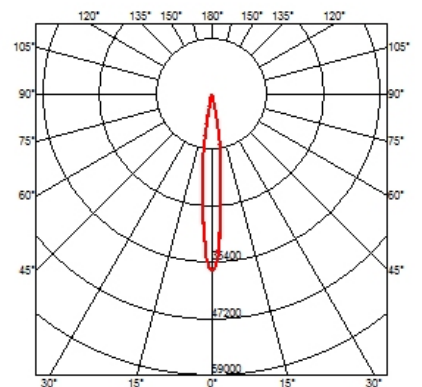

CERTIFICATIONS