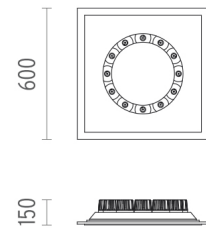

Circle of Light Soft Plate 300 mm . Lamps

Power LED

Lamp category:
LED

Socket:
Special base

Lamp type:
Power LED

Lighting system, seamless ceiling mounted, for 12 individual LED lighting spots. Set of 12 spots, complete with junction box, power supply and cables, has to be ordered separately.

● SA.1050.1   Black

CERTIFICATIONS