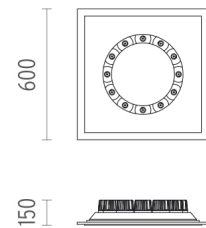

CIRCLE OF LIGHT SOFT PLATE 300 MM

Number of heads	1
Design awards	Good Design and Red Dot Design Award Winner 2013.
Mounting	Ceiling recessed
Lamps description	12 x Power LED 3W 325 lm 2700 CRI 90 or 12 x Power LED 3W 370 lm 3000 CRI 90
Luminaire luminous flux	Extreme Cut-off. See reference number
Voltage (V)	24
Environment	Indoor
Notes	Accent Lighting and General Lighting: 1 unit must be ordered (accessories).

PHYSICAL

Recessed depth (mm)	150
Construction material	Aluminium
Weight (kg)	7,90

Circle of Light Soft Plate 300 mm
designed by FLOS Architectural

Lighting system, seamless ceiling mounted, for 12 individual LED lighting spots. Set of 12 spots, complete with junction box, power supply and cables, has to be ordered separately.

● SA.1050.1 Black

CERTIFICATIONS

Circle of Light Soft Plate 300 mm . Accessories

Lighting modules

Circle of Light Soft Plate 300 mm
designed by FLOS Architectural

● 08.8572.14B - 12° - 206lm

● 08.8573.14B - 44° - 2193lm