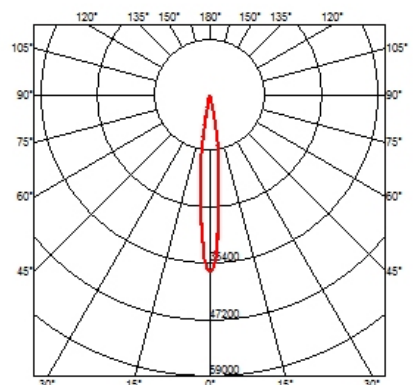

General Lighting. Set of 12 spots x 370 lm 3000K CRI 90. Dimmable I-10V (10%-100%)

CERTIFICATIONS

● 08.8662.14BIV - 12° - 1890lm

● 08.8663.14BIV - 44° - 201lm

Accent Lighting. Set of 12 spots x 325 lm 2700K CRI 90. Dimmable I-10V (10%-100%)

General Lighting. Set of 12 spots x 325 lm 2700K CRI 90. Dimmable I-10V (10%-100%)

Circle of Light Soft Plate 300 mm . Lamps

Power LED

Lamp category:
LED

Socket:
Special base

Lamp type:
Power LED

Circle of Light Soft Plate 300 mm
designed by FLOS Architectural