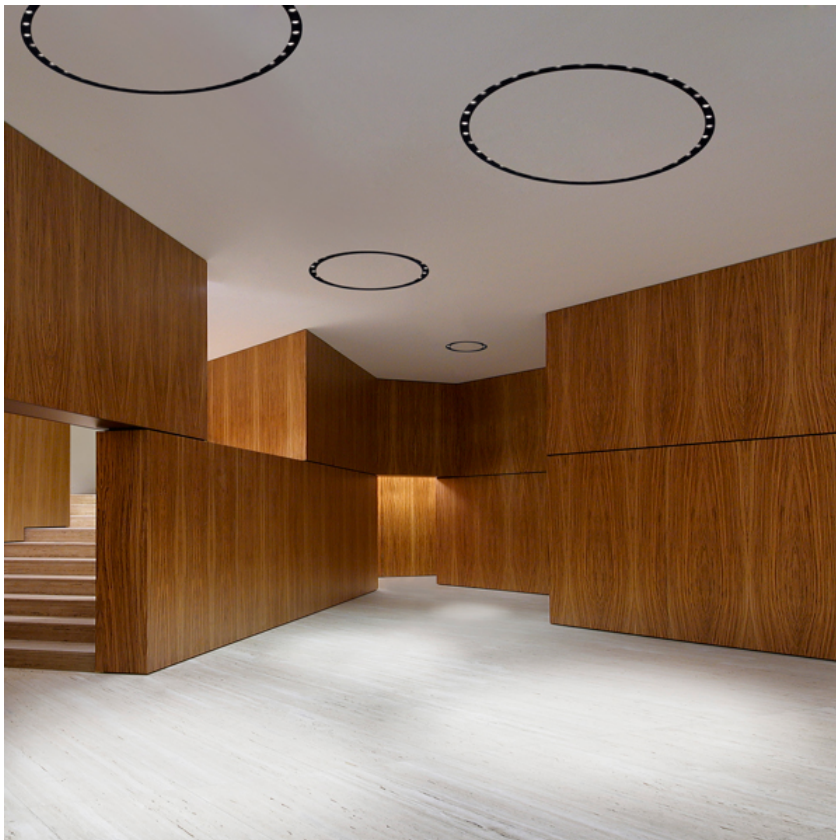

CIRCLE OF LIGHT SOFT PLATE 300 MM

Number of heads	1
Design awards	Good Design and Red Dot Design Award Winner 2013.
Mounting	Ceiling recessed
Lamps description	12 x Power LED 3W 325 lm 2700 CRI 90 or 12 x Power LED 3W 370 lm 3000 CRI 90
Luminaire luminous flux	Extreme Cut-off. See reference number
Voltage (V)	24
Environment	Indoor
Notes	Accent Lighting and General Lighting: 1 unit must be ordered (accessories).

OPTICAL

Light controller description	Protection glass
Aiming	Fixed
Light distribution symmetry	Symmetric

ELECTRICAL

Transformer availability	Included
Transformer mounting	Remote
Transformer type	Electronic
Emergency	Without
Insulation class	Class II

PHYSICAL

Recessed depth (mm)	150
Construction material	Aluminium
Weight (kg)	7,90

Circle of Light Soft Plate 300 mm
designed by FLOS Architectural

Lighting system, seamless ceiling mounted, for 12 individual LED lighting spots. Set of 12 spots, complete with junction box, power supply and cables, has to be ordered separately.