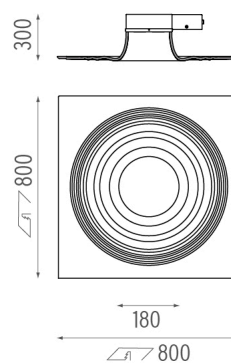

TEARDROP MEDIUM

Lamps description 2 x TC-DEL G24q 26W
Environment Indoor

OPTICAL

Aiming Fixed
Light distribution symmetry Direct

ELECTRICAL

Control gear availability Included
Control gear type Electronic
Emergency Without
Insulation class Class I

PHYSICAL

Weight (kg) 15

Teardrop Medium designed by Calvi Brambilla

Recessed luminaire for fluorescent lamp Non-dimmable ballasts 220-240V/50-60Hz integrated.

● SA.1040.1 Raw

CERTIFICATIONS

Teardrop Medium . Lamps