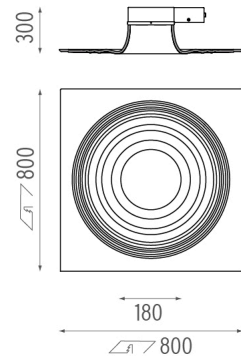

TC-DEL

Teardrop Medium

designed by Calvi Brambilla

Recessed luminaire for fluorescent lamp Non-dimmable ballasts 220-240V/50-60Hz integrated.

● SA.1040.1 Raw

CERTIFICATIONS