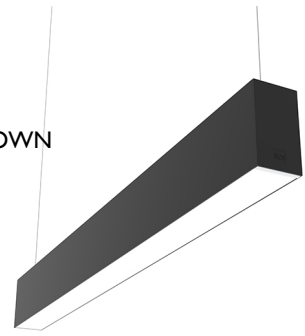

IN-FINITY 70 SUSPENSION UP & DOWN 4000K MICRO-PRISMATIC DIFFUSER DALI

Number of heads	1
Mounting	Pendant up & down
Lamps description	Top LED 35,9W/m 4000K CRI 80 1680 lm/m UP - 3091 lm/m DOWN
Luminaire luminous flux	See reference number
Voltage (V)	220/240
Environment	Indoor
Notes	Micro-Prismatic Diffuser: Highly efficient multilayer diffuser that, thanks to its unique micro-prismatic texture, provides a glare free UGR<19 light beam. / Emergency: Emergency Module available in all versions, length 1400 mm. In normal use, it uses the same power consumption as the standard In-Finity. In emergency use, it emits 10% of normal use during 3 hours. Endcaps: must be ordered separately. Consult Flos Architectural team for a configuration without end caps.