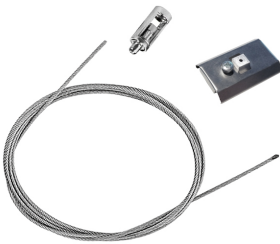

IN-FINITY 70 SUSPENSION UP & DOWN 4000K MICRO-PRISMATIC DIFFUSER DALI

Number of heads	1
Mounting	Pendant up & down
Lamps description	Top LED 35,9W/m 4000K CRI 80 1680 lm/m UP - 3091 lm/m DOWN
Luminaire luminous flux	See reference number
Voltage (V)	220/240
Environment	Indoor
Notes	Micro-Prismatic Diffuser: Highly efficient multilayer diffuser that, thanks to its unique micro-prismatic texture, provides a glare free UGR<19 light beam. / Emergency: Emergency Module available in all versions, length 1400 mm. In normal use, it uses the same power consumption as the standard In-Finity. In emergency use, it emits 10% of normal use during 3 hours. Endcaps: must be ordered separately. Consult Flos Architectural team for a configuration without end caps.

In-Finity 70 Suspension Up & Down 4000K Micro-Prismatic Diffuser Dali . Accessories

Structural

- 08.9057.40
- 08.9057.02
- 08.9057.NS
- 08.9057.06

Metal cover. Suspension Up & Down. 70 mm

Metal cover for the different profiles. 2 unit kit.

Mounting

- 08.0030

Suspension kit

One unit Suspension kit (L = 4 m).
Maximum distance between the suspension cables: 2 m.

In-Finity 70 Suspension Up & Down 4000K Micro-Prismatic Diffuser Dali

designed by FLOS Architectural

In-Finity 70 Suspension Up & Down 4000K Micro-Prismatic Diffuser Dali . Accessories

Electrical

08.0031.00.DA

Power supply rose. Dali

Power supply rose for the hanging installation of the In-finity. The standard version comes with a three-pole cable for basic switching. The Dali version comes with a five-pole cable that can be used for double switching, independent from the direct and indirect lighting in the standard Up&Down version. Includes a 4 m suspension cable