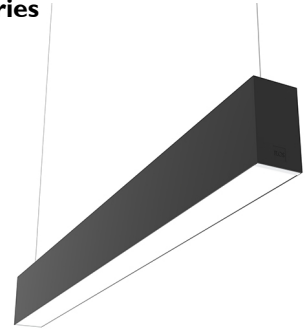

In-Finity 70 Suspension Up & Down 4000K Micro-Prismatic Diffuser Dali . Accessories

Electrical

08.0031.00.DA

Power supply rose. Dali

Power supply rose for the hanging installation of the In-finity. The standard version comes with a three-pole cable for basic switching. The Dali version comes with a five-pole cable that can be used for double switching, independent from the direct and indirect lighting in the standard Up&Down version. Includes a 4 m suspension cable