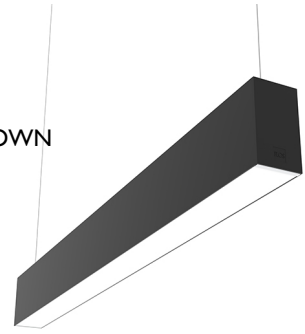

## IN-FINITY 70 SUSPENSION UP & DOWN 4000K MICRO-PRISMATIC DIFFUSER

<b>Number of heads</b>	1
<b>Mounting</b>	Pendant up & down
<b>Lamps description</b>	Top LED 35,9W/m 4000K CRI 80 1680 lm/m UP - 3091 lm/m DOWN
<b>Luminaire luminous flux</b>	See reference number
<b>Voltage (V)</b>	220/240
<b>Environment</b>	Indoor
<b>Notes</b>	Micro-Prismatic Diffuser: Highly efficient multilayer diffuser that, thanks to its unique micro-prismatic texture, provides a glare free UGR<19 light beam. / Emergency: Emergency Module available in all versions, length 1400 mm. In normal use, it uses the same power consumption as the standard In-Finity. In emergency use, it emits 10% of normal use during 3 hours. Endcaps: must be ordered separately. Consult Flos Architectural team for a configuration without end caps.