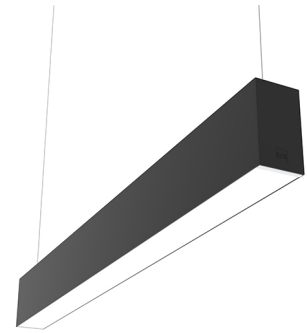

In-Finity 70 Suspension Up & Down 4000K Micro-Prismatic Diffuser

designed by FLOS Architectural

LED modular system for suspended installation, including LED luminaires, aluminum installation profile, and diffusers. Drivers included in lighting modules for 220-240V connection to mains or to other lighting modules. Suspension kit included.

- ☐ N70U114U30B 1125mm - 3039lm White
- ☐ N70U114U02B 1125mm - 3039lm Anodized Grey
- ☒ N70U114U14B 1125mm - 3039lm Black
- ☐ N70U144U30B 1405mm - 3798lm White
- ☐ N70U144U02B 1405mm - 3798lm Anodized Grey
- ☒ N70U144U14B 1405mm - 3798lm Black
- ☐ N70U194U30B 1970mm - 5318lm White
- ☐ N70U194U02B 1970mm - 5318lm Anodized Grey
- ☒ N70U194U14B 1970mm - 5318lm Black
- ☐ N70U304U30B 3095mm - 8356lm White
- ☐ N70U304U02B 3095mm - 8356lm Anodized Grey
- ☒ N70U304U14B 3095mm - 8356lm Black
- ☐ N70UFC4U30B Flat Corner - 3039lm White
- ☐ N70UFC4U02B Flat Corner - 3039lm Anodized Grey
- ☒ N70UFC4U14B Flat Corner - 3039lm Black
- ☐ N70UEM4U30B Emergency - 3798lm White
- ☐ N70UEM4U02B Emergency - 3798lm Anodized Grey
- ☒ N70UEM4U14B Emergency - 3798lm Black
- ☐ N70U084U30B 845mm - 2279lm White
- ☐ N70U084U02B 845mm - 2279lm Anodized Grey
- ☒ N70U084U14B 845mm - 2279lm Black
- ☐ N70U164U30B 1690mm - 4558lm White
- ☐ N70U164U02B 1690mm - 4558lm Anodized Grey
- ☒ N70U164U14B 1690mm - 4558lm Black
- ☐ N70U254U30B 2530mm - 6837lm White
- ☐ N70U254U02B 2530mm - 6837lm Anodized Grey
- ☒ N70U254U14B 2530mm - 6837lm Black