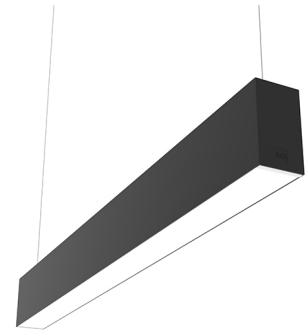

In-Finity 70 Suspension Up & Down 4000K Micro-Prismatic Diffuser

designed by FLOS Architectural

LED modular system for suspended installation, including LED luminaires, aluminum installation profile, and diffusers. Drivers included in lighting modules for 220-240V connection to mains or to other lighting modules. Suspension kit included.

- N70U114U30B 1125mm - 3039lm White
- N70U114U02B 1125mm - 3039lm Anodized Grey
- N70U114U14B 1125mm - 3039lm Black
- N70U144U30B 1405mm - 3798lm White
- N70U144U02B 1405mm - 3798lm Anodized Grey
- N70U144U14B 1405mm - 3798lm Black
- N70U194U30B 1970mm - 5318lm White
- N70U194U02B 1970mm - 5318lm Anodized Grey
- N70U194U14B 1970mm - 5318lm Black
- N70U304U30B 3095mm - 8356lm White
- N70U304U02B 3095mm - 8356lm Anodized Grey
- N70U304U14B 3095mm - 8356lm Black
- N70UFC4U30B Flat Corner - 3039lm White
- N70UFC4U02B Flat Corner - 3039lm Anodized Grey
- N70UFC4U14B Flat Corner - 3039lm Black
- N70UEM4U30B Emergency - 3798lm White
- N70UEM4U02B Emergency - 3798lm Anodized Grey
- N70UEM4U14B Emergency - 3798lm Black
- N70U084U30B 845mm - 2279lm White
- N70U084U02B 845mm - 2279lm Anodized Grey
- N70U084U14B 845mm - 2279lm Black
- N70U164U30B 1690mm - 4558lm White
- N70U164U02B 1690mm - 4558lm Anodized Grey
- N70U164U14B 1690mm - 4558lm Black
- N70U254U30B 2530mm - 6837lm White
- N70U254U02B 2530mm - 6837lm Anodized Grey
- N70U254U14B 2530mm - 6837lm Black