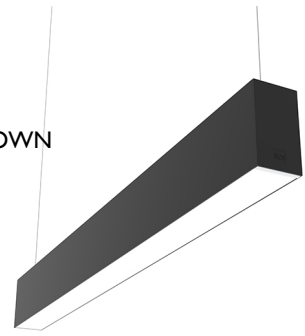

## IN-FINITY 70 SUSPENSION UP & DOWN 4000K GENERAL LIGHTING

<b>Number of heads</b>	1
<b>Mounting</b>	Pendant up & down
<b>Lamps description</b>	Top LED 35,9W/m 4000K CRI 80 1680 lm/m UP - 3091 lm/m DOWN
<b>Luminaire luminous flux</b>	See reference number
<b>Voltage (V)</b>	220/240
<b>Environment</b>	Indoor
<b>Notes</b>	Opal Diffuser: Diffuse, glare free and uniform lighting throughout the room. / Emergency: Emergency Module available in all versions, length 1400 mm. In normal use, it uses the same power consumption as the standard In-Finity. In emergency use, it emits 10% of normal use during 3 hours. Endcaps: must be ordered separately. Consult Flos Architectural team for a configuration without end caps.