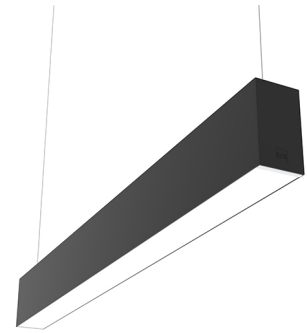

In-Finity 70 Suspension Up & Down 4000K General Lighting designed by FLOS Architectural

LED modular system for suspended installation, including LED luminaires, aluminum installation profile, and diffusers. Drivers included in lighting modules for 220-240V connection to mains or to other lighting modules. Suspension kit included.

- ☐ N70U114G30B 1125mm - 4137lm White
- ☐ N70U114G02B 1125mm - 4137lm Anodized Grey
- ☒ N70U114G14B 1125mm - 4137lm Black
- ☐ N70U144G30B 1405mm - 5171lm White
- ☐ N70U144G02B 1405mm - 5171lm Anodized Grey
- ☒ N70U144G14B 1405mm - 5171lm Black
- ☐ N70U194G30B 1970mm - 7240lm White
- ☐ N70U194G02B 1970mm - 7240lm Anodized Grey
- ☒ N70U194G14B 1970mm - 7240lm Black
- ☐ N70U304G30B 3095mm - 11377lm White
- ☐ N70U304G02B 3095mm - 11377lm Anodized Grey
- ☒ N70U304G14B 3095mm - 11377lm Black
- ☐ N70UFC4G30B Flat Corner - 4137lm White
- ☐ N70UFC4G02B Flat Corner - 4137lm Anodized Grey
- ☒ N70UFC4G14B Flat Corner - 4137lm Black
- ☐ N70UEM4G30B Emergency - 5171lm White
- ☐ N70UEM4G02B Emergency - 5171lm Anodized Grey
- ☒ N70UEM4G14B Emergency - 5171lm Black
- ☐ N70U084G30B 845mm - 3103lm White
- ☐ N70U084G02B 845mm - 3103lm Anodized Grey
- ☒ N70U084G14B 845mm - 3103lm Black
- ☐ N70U164G30B 1690mm - 6205lm White
- ☐ N70U164G02B 1690mm - 6205lm Anodized Grey
- ☒ N70U164G14B 1690mm - 6205lm Black
- ☐ N70U254G30B 2530mm - 9308lm White
- ☐ N70U254G02B 2530mm - 9308lm Anodized Grey
- ☒ N70U254G14B 2530mm - 9308lm Black