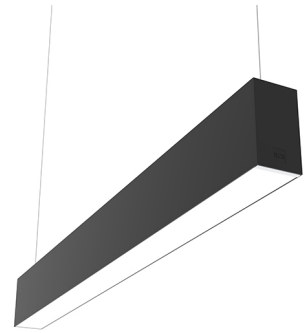

In-Finity 70 Suspension Up & Down 4000K General Lighting designed by FLOS Architectural

LED modular system for suspended installation, including LED luminaires, aluminum installation profile, and diffusers. Drivers included in lighting modules for 220-240V connection to mains or to other lighting modules. Suspension kit included.

- N70U114G30B 1125mm - 4137lm White
- N70U114G02B 1125mm - 4137lm Anodized Grey
- N70U114G14B 1125mm - 4137lm Black
- N70U144G30B 1405mm - 5171lm White
- N70U144G02B 1405mm - 5171lm Anodized Grey
- N70U144G14B 1405mm - 5171lm Black
- N70U194G30B 1970mm - 7240lm White
- N70U194G02B 1970mm - 7240lm Anodized Grey
- N70U194G14B 1970mm - 7240lm Black
- N70U304G30B 3095mm - 11377lm White
- N70U304G02B 3095mm - 11377lm Anodized Grey
- N70U304G14B 3095mm - 11377lm Black
- N70UFC4G30B Flat Corner - 4137lm White
- N70UFC4G02B Flat Corner - 4137lm Anodized Grey
- N70UFC4G14B Flat Corner - 4137lm Black
- N70UEM4G30B Emergency - 5171lm White
- N70UEM4G02B Emergency - 5171lm Anodized Grey
- N70UEM4G14B Emergency - 5171lm Black
- N70U084G30B 845mm - 3103lm White
- N70U084G02B 845mm - 3103lm Anodized Grey
- N70U084G14B 845mm - 3103lm Black
- N70U164G30B 1690mm - 6205lm White
- N70U164G02B 1690mm - 6205lm Anodized Grey
- N70U164G14B 1690mm - 6205lm Black
- N70U254G30B 2530mm - 9308lm White
- N70U254G02B 2530mm - 9308lm Anodized Grey
- N70U254G14B 2530mm - 9308lm Black