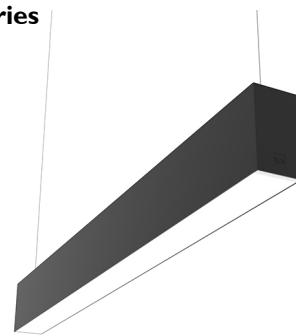

In-Finity 70 Suspension Up & Down 3000K Micro-Prismatic Diffuser Dali

designed by FLOS Architectural

LED modular system for suspended installation, including LED luminaires, aluminum installation profile, and diffusers. Drivers included in lighting modules for 220-240V connection to mains or to other lighting modules. Suspension kit included.

- N70U113U30BDA 1125mm - 2807lm White
- N70U113U02BDA 1125mm - 2807lm Anodized Grey
- N70U113U14BDA 1125mm - 2807lm Black
- N70U143U30BDA 1405mm - 3508lm White
- N70U143U02BDA 1405mm - 3508lm Anodized Grey
- N70U143U14BDA 1405mm - 3508lm Black
- N70U193U30BDA 1970mm - 4911lm White
- N70U193U02BDA 1970mm - 4911lm Anodized Grey
- N70U193U14BDA 1970mm - 4911lm Black
- N70U303U30BDA 3095mm - 7718lm White
- N70U303U02BDA 3095mm - 7718lm Anodized Grey
- N70U303U14BDA 3095mm - 7718lm Black
- N70UFC3U30BDA Flat Corner - 2807lm White
- N70UFC3U02BDA Flat Corner - 2807lm Anodized Grey
- N70UFC3U14BDA Flat Corner - 2807lm Black
- N70UJEM3U30BDA Emergency - 3508lm White
- N70UJEM3U02BDA Emergency - 3508lm Anodized Grey
- N70UJEM3U14BDA Emergency - 3508lm Black
- N70U083U30BDA 845mm - 2105lm White
- N70U083U02BDA 845mm - 2105lm Anodized Grey
- N70U083U14BDA 845mm - 2105lm Black
- N70U163U30BDA 1690mm - 4210lm White
- N70U163U02BDA 1690mm - 4210lm Anodized Grey
- N70U163U14BDA 1690mm - 4210lm Black
- N70U253U30BDA 2530mm - 6315lm White
- N70U253U02BDA 2530mm - 6315lm Anodized Grey
- N70U253U14BDA 2530mm - 6315lm Black