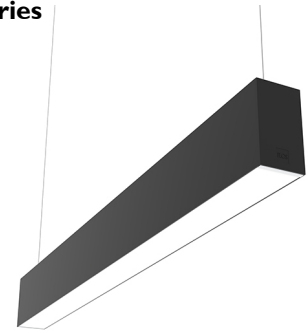

#### Power supply rose. Dali

Power supply rose for the hanging installation of the In-finity. The standard version comes with a three-pole cable for basic switching. The Dali version comes with a five-pole cable that can be used for double switching, independent from the direct and indirect lighting in the standard Up&Down version. Includes a 4 m suspension cable