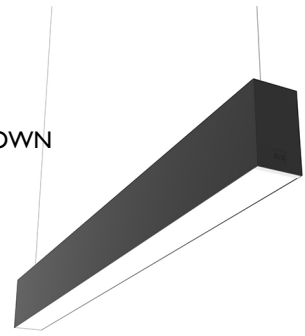

## IN-FINITY 70 SUSPENSION UP & DOWN 3000K MICRO-PRISMATIC DIFFUSER DALI

<b>Number of heads</b>	1
<b>Mounting</b>	Pendant up & down
<b>Lamps description</b>	Top LED 35,9W/m 3000K CRI 80 1536 lm/m UP - 2877 lm/m DOWN
<b>Luminaire luminous flux</b>	See reference number
<b>Voltage (V)</b>	220/240
<b>Environment</b>	Indoor
<b>Notes</b>	Micro-Prismatic Diffuser: Highly efficient multilayer diffuser that, thanks to its unique micro-prismatic texture, provides a glare free UGR<19 light beam. / Emergency: Emergency Module available in all versions, length 1400 mm. In normal use, it uses the same power consumption as the standard In-Finity. In emergency use, it emits 10% of normal use during 3 hours. Endcaps: must be ordered separately. Consult Flos Architectural team for a configuration without end caps.