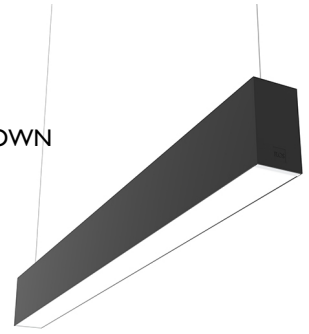

IN-FINITY 70 SUSPENSION UP & DOWN 3000K GENERAL LIGHTING DALI

Number of heads	1
Mounting	Pendant up & down
Lamps description	Top LED 35,9W/m 3000K CRI 80 1536 lm/m UP - 2877 lm/m DOWN
Luminaire luminous flux	See reference number
Voltage (V)	220/240
Environment	Indoor
Notes	Opal Diffuser: Diffuse, glare free and uniform lighting throughout the room. / Emergency: Emergency Module available in all versions, length 1400 mm. In normal use, it uses the same power consumption as the standard In-Finity. In emergency use, it emits 10% of normal use during 3 hours. Endcaps: must be ordered separately. Consult Flos Architectural team for a configuration without end caps.

In-Finity 70 Suspension Up & Down 3000K General Lighting Dali
designed by FLOS Architectural

OPTICAL

Aiming	Fixed
Light distribution symmetry	Direct - Indirect
Beam angle	103°

LED modular system for suspended installation, including LED luminaires, aluminum installation profile, and diffusers. Drivers included in lighting modules for 220-240V connection to mains or to other lighting modules. Suspension kit included.