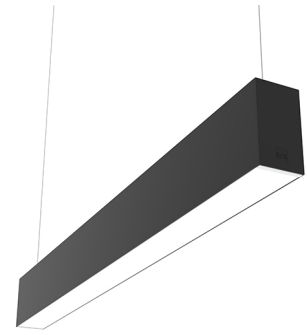

IN-FINITY 70 SUSPENSION UP & DOWN 3000K GENERAL LIGHTING DALI

Number of heads	1
Mounting	Pendant up & down
Lamps description	Top LED 35,9W/m 3000K CRI 80 1536 lm/m UP - 2877 lm/m DOWN
Luminaire luminous flux	See reference number
Voltage (V)	220/240
Environment	Indoor
Notes	Opal Diffuser: Diffuse, glare free and uniform lighting throughout the room. / Emergency: Emergency Module available in all versions, length 1400 mm. In normal use, it uses the same power consumption as the standard In-Finity. In emergency use, it emits 10% of normal use during 3 hours. Endcaps: must be ordered separately. Consult Flos Architectural team for a configuration without end caps.

In-Finity 70 Suspension Up & Down 3000K General Lighting Dali
designed by FLOS Architectural

OPTICAL

Aiming	Fixed
Light distribution symmetry	Direct - Indirect
Beam angle	103°

LED modular system for suspended installation, including LED luminaires, aluminum installation profile, and diffusers. Drivers included in lighting modules for 220-240V connection to mains or to other lighting modules. Suspension kit included.

Metal cover. Suspension Up & Down. 70 mm

Metal cover for the different profiles. 2 unit kit.

Mounting

- 08.0030

Suspension kit

One unit Suspension kit (L = 4 m).
Maximum distance between the suspension cables: 2 m.

L

In-Finity 70 Suspension Up & Down 3000K General Lighting Dali . Accessories

Electrical

08.0031.00.DA

Power supply rose. Dali

Power supply rose for the hanging installation of the In-finity. The standard version comes with a three-pole cable for basic switching. The Dali version comes with a five-pole cable that can be used for double switching, independent from the direct and indirect lighting in the standard Up&Down version. Includes a 4 m suspension cable