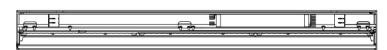

PHYSICAL

Construction material	Aluminium