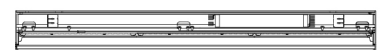

In-Finity 70 Suspension Up & Down 3000K General Lighting Dali . Accessories

Electrical

08.0031.00.DA

Power supply rose. Dali

Power supply rose for the hanging installation of the In-finity. The standard version comes with a three-pole cable for basic switching. The Dali version comes with a five-pole cable that can be used for double switching, independent from the direct and indirect lighting in the standard Up&Down version. Includes a 4 m suspension cable

In-Finity 70 Suspension Up & Down 3000K General Lighting Dali . Lamps

Top LED

Lamp category:

LED

Socket:

Special base

Lamp type:

Top LED

In-Finity 70 Suspension Up & Down 3000K General Lighting Dali

designed by FLOS Architectural

LED modular system for suspended installation, including LED luminaires, aluminum installation profile, and diffusers. Drivers included in lighting modules for 220-240V connection to mains or to other lighting modules. Suspension kit included.