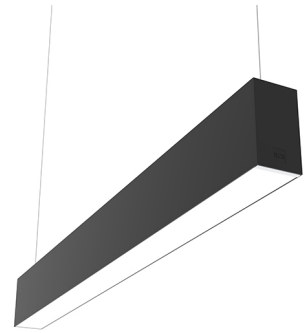

IN-FINITY 70 SUSPENSION UP & DOWN 3000K GENERAL LIGHTING DALI

Number of heads	1
Mounting	Pendant up & down
Lamps description	Top LED 35,9W/m 3000K CRI 80 1536 lm/m UP - 2877 lm/m DOWN
Luminaire luminous flux	See reference number
Voltage (V)	220/240
Environment	Indoor
Notes	Opal Diffuser: Diffuse, glare free and uniform lighting throughout the room. / Emergency: Emergency Module available in all versions, length 1400 mm. In normal use, it uses the same power consumption as the standard In-Finity. In emergency use, it emits 10% of normal use during 3 hours. Endcaps: must be ordered separately. Consult Flos Architectural team for a configuration without end caps.

L

In-Finity 70 Suspension Up & Down 3000K General Lighting Dali . Accessories

Electrical

08.0031.00.DA

Power supply rose. Dali

Power supply rose for the hanging installation of the In-finity. The standard version comes with a three-pole cable for basic switching. The Dali version comes with a five-pole cable that can be used for double switching, independent from the direct and indirect lighting in the standard Up&Down version. Includes a 4 m suspension cable

In-Finity 70 Suspension Up & Down 3000K General Lighting Dali . Lamps

Top LED

Lamp category:

LED

Socket:

Special base

Lamp type:

Top LED