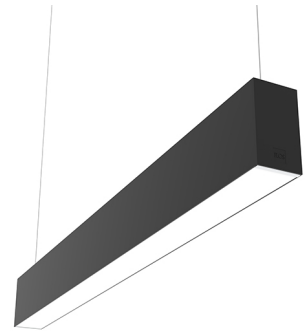

IN-FINITY 70 SUSPENSION UP & DOWN 3000K GENERAL LIGHTING

Number of heads	1
Mounting	Pendant up & down
Lamps description	Top LED 35,9W/m 3000K CRI 80 1536 lm/m UP - 2877 lm/m DOWN
Luminaire luminous flux	See reference number
Voltage (V)	220/240
Environment	Indoor
Notes	Opal Diffuser: Diffuse, glare free and uniform lighting throughout the room. / Emergency: Emergency Module available in all versions, length 1400 mm. In normal use, it uses the same power consumption as the standard In-Finity. In emergency use, it emits 10% of normal use during 3 hours. Endcaps: must be ordered separately. Consult Flos Architectural team for a configuration without end caps.

Metal cover. Suspension Up & Down. 70 mm

Metal cover for the different profiles. 2 unit kit.

Mounting

- 08.0030

Suspension kit

One unit Suspension kit (L = 4 m).
Maximum distance between the suspension cables: 2 m.

In-Finity 70 Suspension Up & Down 3000K General Lighting . Accessories

Electrical

08.0031.00

Power supply rose

Power supply rose for the hanging installation of the In-finity. The standard version comes with a three-pole cable for basic switching. The Dali version comes with a five-pole cable that can be used for double switching, independent from the direct and indirect lighting in the standard Up&Down version. Includes a 4 m suspension cable