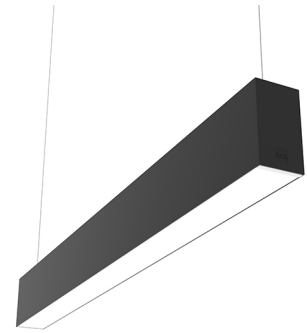

IN-FINITY 70 SUSPENSION UP & DOWN 3000K GENERAL LIGHTING

Number of heads	1
Mounting	Pendant up & down
Lamps description	Top LED 35,9W/m 3000K CRI 80 1536 lm/m UP - 2877 lm/m DOWN
Luminaire luminous flux	See reference number
Voltage (V)	220/240
Environment	Indoor
Notes	Opal Diffuser: Diffuse, glare free and uniform lighting throughout the room. / Emergency: Emergency Module available in all versions, length 1400 mm. In normal use, it uses the same power consumption as the standard In-Finity. In emergency use, it emits 10% of normal use during 3 hours. Endcaps: must be ordered separately. Consult Flos Architectural team for a configuration without end caps.

In-Finity 70 Suspension Up & Down 3000K General Lighting . Accessories

Electrical

08.0031.00

Power supply rose

Power supply rose for the hanging installation of the In-finity. The standard version comes with a three-pole cable for basic switching. The Dali version comes with a five-pole cable that can be used for double switching, independent from the direct and indirect lighting in the standard Up&Down version. Includes a 4 m suspension cable

In-Finity 70 Suspension Up & Down 3000K General Lighting . Lamps

Top LED

Lamp category:

LED

Socket:

Special base

Lamp type:

Top LED