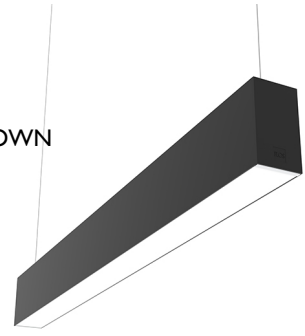

IN-FINITY 70 SUSPENSION UP & DOWN 3000K GENERAL LIGHTING

Number of heads	1
Mounting	Pendant up & down
Lamps description	Top LED 35,9W/m 3000K CRI 80 1536 lm/m UP - 2877 lm/m DOWN
Luminaire luminous flux	See reference number
Voltage (V)	220/240
Environment	Indoor
Notes	Opal Diffuser: Diffuse, glare free and uniform lighting throughout the room. / Emergency: Emergency Module available in all versions, length 1400 mm. In normal use, it uses the same power consumption as the standard In-Finity. In emergency use, it emits 10% of normal use during 3 hours. Endcaps: must be ordered separately. Consult Flos Architectural team for a configuration without end caps.

In-Finity 70 Suspension Up & Down 3000K General Lighting
designed by FLOS Architectural

OPTICAL

Aiming	Fixed
Light distribution symmetry	Direct - Indirect
Beam angle	103°

LED modular system for suspended installation, including LED luminaires, aluminum installation profile, and diffusers. Drivers included in lighting modules for 220-240V connection to mains or to other lighting modules. Suspension kit included.