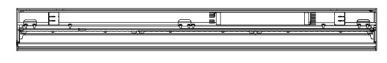

PHYSICAL

Recessed depth (mm)	135
Construction material	Aluminium