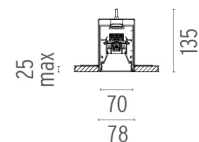

PHYSICAL

Recessed depth (mm)	135
Construction material	Aluminium

CERTIFICATIONS

In-Finity 70 Recessed No Trim 4000K Micro-Prismatic Diffuser . Accessories

Structural

08.9052.40

Metal cover. Recessed No Trim. 70 mm

- N70N054U30B 565mm - 818lm White
- N70N084U30B 845mm - 1227lm White
- N70N114U30B 1125mm - 1636lm White
- N70N144U30B 1405mm - 2045lm White
- N70N164U30B 1690mm - 2454lm White
- N70N194U30B 1970mm - 2862lm White
- N70N254U30B 2530mm - 3680lm White
- N70N304U30B 3095mm - 4498lm White
- N70NFC4U30B Flat Corner - 1636lm White
- N70NDC4U30B Dihedral Corner - 1636lm White
- N70NEM4U30B Emergency - 2045lm White