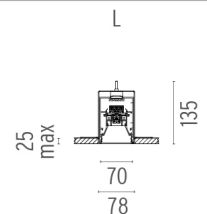

IN-FINITY 70 RECESSED NO TRIM 4000K MICRO-PRISMATIC DIFFUSER

Number of heads	1
Mounting	Recessed No Trim
Lamps description	Top LED 23,1W/m 3091 lm/m 4000K CRI 80
Luminaire luminous flux	See reference number
Voltage (V)	220/240
Environment	Indoor
Notes	Micro-Prismatic Diffuser: Highly efficient multilayer diffuser that, thanks to its unique micro-prismatic texture, provides a glare free UGR<19 light beam. / Emergency: Emergency Module available in all versions, length 1400 mm. In normal use, it uses the same power consumption as the standard In-Finity. In emergency use, it emits 10% of normal use during 3 hours. Endcaps: must be ordered separately. Consult Flos Architectural team for a configuration without end caps.

In-Finity 70 Recessed No Trim 4000K Micro-Prismatic Diffuser
designed by FLOS Architectural

OPTICAL

Aiming	Fixed
Light distribution symmetry	Symmetric
Beam angle	72°

LED modular system for recessed No Trim installation, including LED luminaires, aluminum installation profile and diffusers. Drivers included in lighting modules for 220-240V connection to mains or to other lighting modules.

PHYSICAL

Recessed depth (mm)	135
Construction material	Aluminium

CERTIFICATIONS

In-Finity 70 Recessed No Trim 4000K Micro-Prismatic Diffuser . Accessories

Structural

08.9052.40

Metal cover. Recessed No Trim. 70 mm