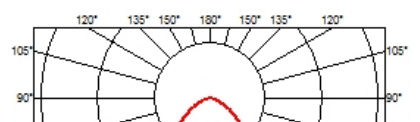

CERTIFICATIONS