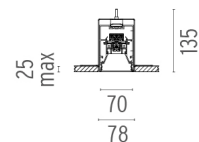

CERTIFICATIONS