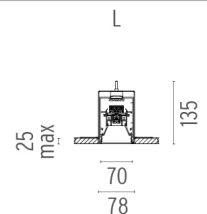

## IN-FINITY 70 RECESSED NO TRIM 4000K GENERAL LIGHTING

|                                |  |
|--------------------------------|--|
| <b>Number of heads</b>         | 1  |
| <b>Mounting</b>                | Recessed No Trim   |
| <b>Lamps description</b>       | Top LED 23,1W/m 3091 lm/m 4000K CRI 80   |
| <b>Luminaire luminous flux</b> | See reference number   |
| <b>Voltage (V)</b>             | 220/240  |
| <b>Environment</b>             | Indoor   |
| <b>Notes</b>                   | Opal Diffuser: Diffuse, glare free and uniform lighting throughout the room. / Emergency: Emergency Module available in all versions, length 1400 mm. In normal use, it uses the same power consumption as the standard In-Finity. In emergency use, it emits 10% of normal use during 3 hours. Endcaps: must be ordered separately. Consult Flos Architectural team for a configuration without end caps. |

### OPTICAL

|                                    |           |
|------------------------------------|-----------|
| <b>Aiming</b>                      | Fixed     |
| <b>Light distribution symmetry</b> | Symmetric |
| <b>Beam angle</b>                  | 103°      |

### PHYSICAL

|                              |           |
|------------------------------|-----------|
| <b>Recessed depth (mm)</b>   | 135       |
| <b>Construction material</b> | Aluminium |

- N70N054G30B 565mm - 1367lm White
- N70N084G30B 845mm - 2050lm White
- N70N114G30B 1125mm - 2733lm White
- N70N144G30B 1405mm - 3416lm White
- N70N164G30B 1690mm - 4100lm White
- N70N194G30B 1970mm - 4783lm White
- N70N254G30B 2530mm - 6149lm White
- N70N304G30B 3095mm - 7516lm White
- N70NFC4G30B Flat Corner - 2733lm White
- N70NDC4G30B Dihedral Corner - 2733lm White
- N70NEM4G30B Emergency - 3416lm White