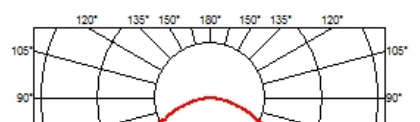

CERTIFICATIONS