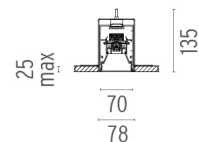

In-Finity 70 Recessed No Trim 3000K General Lighting . Lamps

Top LED

Lamp category:

LED

Socket:

Special base

Lamp type:

Top LED