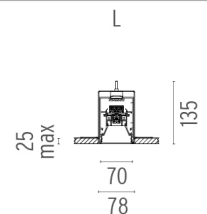

IN-FINITY 70 RECESSED NO TRIM 3000K GENERAL LIGHTING

Number of heads	1
Mounting	Recessed No Trim
Lamps description	Top LED 23,1W/m 2877 lm/m 3000K CRI 80
Luminaire luminous flux	See reference number
Voltage (V)	220/240
Environment	Indoor
Notes	Opal Diffuser: Diffuse, glare free and uniform lighting throughout the room. / Emergency: Emergency Module available in all versions, length 1400 mm. In normal use, it uses the same power consumption as the standard In-Finity. In emergency use, it emits 10% of normal use during 3 hours. Endcaps: must be ordered separately. Consult Flos Architectural team for a configuration without end caps.

OPTICAL

Aiming	Fixed
Light distribution symmetry	Symmetric
Beam angle	103°

ELECTRICAL

Transformer availability	Included
Transformer mounting	Integral
Transformer type	Electronic
Emergency	Without
Insulation class	Class I

PHYSICAL

Recessed depth (mm)	135
Construction material	Aluminium

- N70N053G30B 565mm - 1262lm White
- N70N083G30B 845mm - 1893lm White
- N70N113G30B 1125mm - 2524lm White
- N70N143G30B 1405mm - 3155lm White
- N70N163G30B 1690mm - 3786lm White
- N70N193G30B 1970mm - 4417lm White
- N70N253G30B 2530mm - 5680lm White
- N70N303G30B 3095mm - 6942lm White
- N70NFC3G30B Flat Corner - 2524lm White
- N70NDC3G30B Dihedral Corner - 2524lm White
- N70NEM3G30B Emergency - 3155lm White