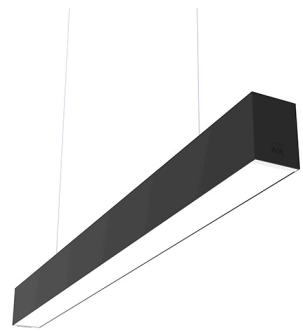

IN-FINITY 70 SUSPENSION DOWN 4000K GENERAL LIGHTING

Number of heads	1
Mounting	Pendant
Lamps description	Top LED 23,1W/m 3091 lm/m 4000K CRI 80
Luminaire luminous flux	See reference number
Voltage (V)	220/240
Environment	Indoor
Notes	Opal Diffuser: Diffuse, glare free and uniform lighting throughout the room. / Emergency: Emergency Module available in all versions, length 1400 mm. In normal use, it uses the same power consumption as the standard In-Finity. In emergency use, it emits 10% of normal use during 3 hours. Endcaps: must be ordered separately. Consult Flos Architectural team for a configuration without end caps.

In-Finity 70 Suspension Down 4000K General Lighting . Accessories

Structural

- 08.9052.40
- 08.9052.02
- 08.9052.NS
- 08.9052.06

Metal cover. Surface / Suspension Down. 70 mm

Metal cover for the different profiles. 2 unit kit.

Power supply rose

Power supply rose for the hanging installation of the In-finity. The standard version comes with a three-pole cable for basic switching. The Dali version comes with a five-pole cable that can be used for double switching, independent from the direct and indirect lighting in the standard Up&Down version. Includes a 4 m suspension cable