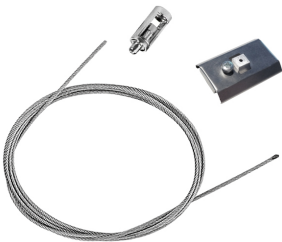

Mounting

- ☐ 08.0030

Suspension kit

One unit Suspension kit (L = 4 m).
Maximum distance between the suspension cables: 2 m.