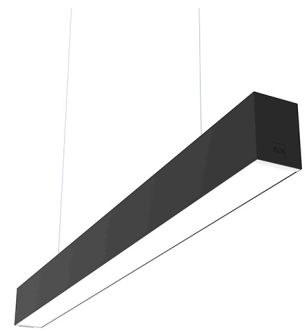

IN-FINITY 70 SUSPENSION DOWN 4000K GENERAL LIGHTING

Number of heads	1
Mounting	Pendant
Lamps description	Top LED 23,1W/m 3091 lm/m 4000K CRI 80
Luminaire luminous flux	See reference number
Voltage (V)	220/240
Environment	Indoor
Notes	Opal Diffuser: Diffuse, glare free and uniform lighting throughout the room. / Emergency: Emergency Module available in all versions, length 1400 mm. In normal use, it uses the same power consumption as the standard In-Finity. In emergency use, it emits 10% of normal use during 3 hours. Endcaps: must be ordered separately. Consult Flos Architectural team for a configuration without end caps.

Power supply rose

Power supply rose for the hanging installation of the In-finity. The standard version comes with a three-pole cable for basic switching. The Dali version comes with a five-pole cable that can be used for double switching, independent from the direct and indirect lighting in the standard Up&Down version. Includes a 4 m suspension cable

In-Finity 70 Suspension Down 4000K General Lighting . Lamps

Top LED

Lamp category:

LED

Socket:

Special base

Lamp type:

Top LED