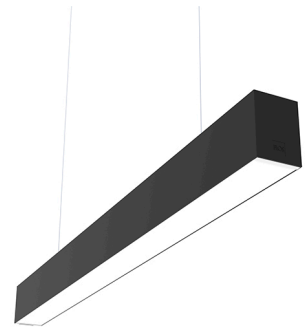

IN-FINITY 70 SUSPENSION DOWN 4000K GENERAL LIGHTING

Number of heads	1
Mounting	Pendant
Lamps description	Top LED 23,1W/m 3091 lm/m 4000K CRI 80
Luminaire luminous flux	See reference number
Voltage (V)	220/240
Environment	Indoor
Notes	Opal Diffuser: Diffuse, glare free and uniform lighting throughout the room. / Emergency: Emergency Module available in all versions, length 1400 mm. In normal use, it uses the same power consumption as the standard In-Finity. In emergency use, it emits 10% of normal use during 3 hours. Endcaps: must be ordered separately. Consult Flos Architectural team for a configuration without end caps.

In-Finity 70 Suspension Down 4000K General Lighting

designed by FLOS Architectural

LED modular system for suspended installation, including LED luminaires, aluminum installation profile, and diffusers. Drivers included in lighting modules for 220-240V connection to mains or to other lighting modules. Suspension kit not included.

OPTICAL

Aiming	Fixed
Light distribution symmetry	Symmetric
Beam angle	103°

ELECTRICAL

Transformer availability	Included
Transformer mounting	Integral
Transformer type	Electronic
Emergency	Without
Insulation class	Class I