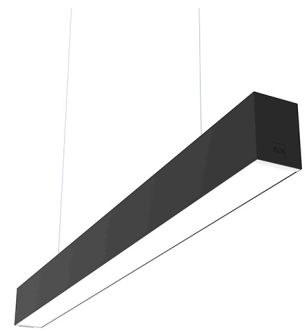

IN-FINITY 70 SUSPENSION DOWN 3000K GENERAL LIGHTING

Number of heads	1
Mounting	Pendant
Lamps description	Top LED 23,1W/m 2877 lm/m 3000K CRI 80
Luminaire luminous flux	See reference number
Voltage (V)	220/240
Environment	Indoor
Notes	Opal Diffuser: Diffuse, glare free and uniform lighting throughout the room. / Emergency: Emergency Module available in all versions, length 1400 mm. In normal use, it uses the same power consumption as the standard In-Finity. In emergency use, it emits 10% of normal use during 3 hours. Endcaps: must be ordered separately. Consult Flos Architectural team for a configuration without end caps.

Power supply rose

Power supply rose for the hanging installation of the In-finity. The standard version comes with a three-pole cable for basic switching. The Dali version comes with a five-pole cable that can be used for double switching, independent from the direct and indirect lighting in the standard Up&Down version. Includes a 4 m suspension cable

In-Finity 70 Suspension Down 3000K General Lighting . Lamps

Top LED

Lamp category:

LED

Socket:

Special base

Lamp type:

Top LED