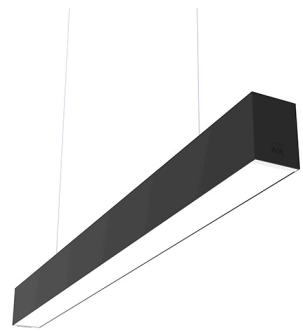

IN-FINITY 70 SUSPENSION DOWN 3000K GENERAL LIGHTING

Number of heads	1
Mounting	Pendant
Lamps description	Top LED 23,1W/m 2877 lm/m 3000K CRI 80
Luminaire luminous flux	See reference number
Voltage (V)	220/240
Environment	Indoor
Notes	Opal Diffuser: Diffuse, glare free and uniform lighting throughout the room. / Emergency: Emergency Module available in all versions, length 1400 mm. In normal use, it uses the same power consumption as the standard In-Finity. In emergency use, it emits 10% of normal use during 3 hours. Endcaps: must be ordered separately. Consult Flos Architectural team for a configuration without end caps.

In-Finity 70 Suspension Down 3000K General Lighting . Accessories

Structural

- 08.9052.40
- 08.9052.02
- 08.9052.NS
- 08.9052.06

Metal cover. Surface / Suspension Down. 70 mm

Metal cover for the different profiles. 2 unit kit.

Power supply rose

Power supply rose for the hanging installation of the In-finity. The standard version comes with a three-pole cable for basic switching. The Dali version comes with a five-pole cable that can be used for double switching, independent from the direct and indirect lighting in the standard Up&Down version. Includes a 4 m suspension cable