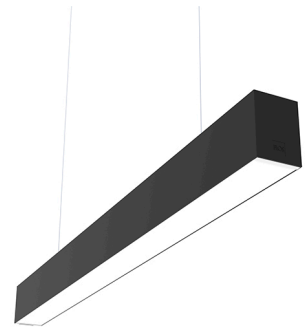

IN-FINITY 70 SUSPENSION DOWN 3000K GENERAL LIGHTING

Number of heads	1
Mounting	Pendant
Lamps description	Top LED 23,1W/m 2877 lm/m 3000K CRI 80
Luminaire luminous flux	See reference number
Voltage (V)	220/240
Environment	Indoor
Notes	Opal Diffuser: Diffuse, glare free and uniform lighting throughout the room. / Emergency: Emergency Module available in all versions, length 1400 mm. In normal use, it uses the same power consumption as the standard In-Finity. In emergency use, it emits 10% of normal use during 3 hours. Endcaps: must be ordered separately. Consult Flos Architectural team for a configuration without end caps.

In-Finity 70 Suspension Down 3000K General Lighting

designed by FLOS Architectural

LED modular system for suspended installation, including LED luminaires, aluminum installation profile, and diffusers. Drivers included in lighting modules for 220-240V connection to mains or to other lighting modules. Suspension kit not included.

OPTICAL

Aiming	Fixed
Light distribution symmetry	Symmetric
Beam angle	103°

ELECTRICAL

Transformer availability	Included
Transformer mounting	Integral
Transformer type	Electronic
Emergency	Without
Insulation class	Class I