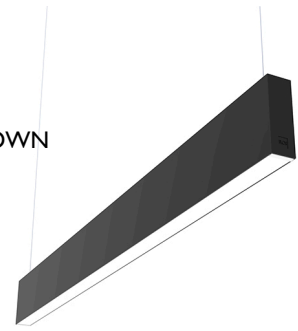

IN-FINITY 35 SUSPENSION UP & DOWN 4000K MICRO-PRISMATIC DIFFUSER DALI

Number of heads	1
Mounting	Pendant up & down
Lamps description	Top LED 32,6W/m 4000K CRI 80 1680 lm/m UP - 2761 lm/m DOWN
Luminaire luminous flux	See reference number
Voltage (V)	220/240
Environment	Indoor
Notes	Micro-Prismatic Diffuser: Highly efficient multilayer diffuser that, thanks to its unique micro-prismatic texture, provides a glare free UGR<19 light beam. / Emergency: Emergency Module available in all versions, length 1400 mm. In normal use, it uses the same power consumption as the standard In-Finity. In emergency use, it emits 10% of normal use during 3 hours. Endcaps: must be ordered separately. Consult Flos Architectural team for a configuration without end caps.

In-Finity 35 Suspension Up & Down 4000K Micro-Prismatic Diffuser Dali

designed by FLOS Architectural

OPTICAL

Aiming	Fixed
Light distribution symmetry	Direct - Indirect
Beam angle	76°

LED modular system for suspended installation, including LED luminaires, aluminum installation profile, and diffusers. Drivers included in lighting modules for 220-240V connection to mains or to other lighting modules. Suspension kit included.