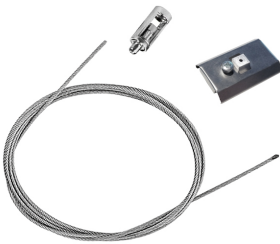

IN-FINITY 35 SUSPENSION UP & DOWN 4000K MICRO-PRISMATIC DIFFUSER DALI

Number of heads	1
Mounting	Pendant up & down
Lamps description	Top LED 32,6W/m 4000K CRI 80 1680 lm/m UP - 2761 lm/m DOWN
Luminaire luminous flux	See reference number
Voltage (V)	220/240
Environment	Indoor
Notes	Micro-Prismatic Diffuser: Highly efficient multilayer diffuser that, thanks to its unique micro-prismatic texture, provides a glare free UGR<19 light beam. / Emergency: Emergency Module available in all versions, length 1400 mm. In normal use, it uses the same power consumption as the standard In-Finity. In emergency use, it emits 10% of normal use during 3 hours. Endcaps: must be ordered separately. Consult Flos Architectural team for a configuration without end caps.

PHYSICAL

Construction material	Aluminium
------------------------------	-----------

In-Finity 35 Suspension Up & Down 4000K Micro-Prismatic Diffuser Dali . Accessories

Structural

- 08.9056.40
- 08.9056.02
- 08.9056.NS
- 08.9056.06

Metal cover. Suspension Up & Down. 35 mm

Metal cover for the different profiles. 2 unit kit.

Mounting

- 08.0030

Suspension kit

One unit Suspension kit (L = 4 m).
Maximum distance between the suspension cables: 2 m.

In-Finity 35 Suspension Up & Down 4000K Micro-Prismatic Diffuser Dali . Accessories

Electrical

08.0031.00.DA

Power supply rose. Dali

Power supply rose for the hanging installation of the In-finity. The standard version comes with a three-pole cable for basic switching. The Dali version comes with a five-pole cable that can be used for double switching, independent from the direct and indirect lighting in the standard Up&Down version. Includes a 4 m suspension cable