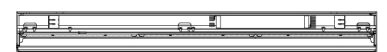

PHYSICAL

Construction material	Aluminium