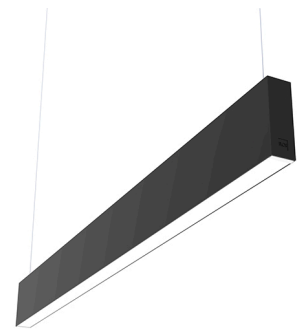

IN-FINITY 35 SUSPENSION UP & DOWN 4000K GENERAL LIGHTING DALI

Number of heads	1
Mounting	Pendant up & down
Lamps description	Top LED 32,6W/m 4000K CRI 80 1680 lm/m UP - 2761 lm/m DOWN
Luminaire luminous flux	See reference number
Voltage (V)	220/240
Environment	Indoor
Notes	Opal Diffuser: Diffuse, glare free and uniform lighting throughout the room. / Emergency: Emergency Module available in all versions, length 1400 mm. In normal use, it uses the same power consumption as the standard In-Finity. In emergency use, it emits 10% of normal use during 3 hours. Endcaps: must be ordered separately. Consult Flos Architectural team for a configuration without end caps.

In-Finity 35 Suspension Up & Down 4000K General Lighting Dali
designed by FLOS Architectural

OPTICAL

Aiming	Fixed
Light distribution symmetry	Direct - Indirect
Beam angle	110°

LED modular system for suspended installation, including LED luminaires, aluminum installation profile, and diffusers. Drivers included in lighting modules for 220-240V connection to mains or to other lighting modules. Suspension kit included.

Metal cover. Suspension Up & Down. 35 mm

Metal cover for the different profiles. 2 unit kit.

Mounting

- 08.0030

Suspension kit

One unit Suspension kit (L = 4 m).
Maximum distance between the suspension cables: 2 m.

In-Finity 35 Suspension Up & Down 4000K General Lighting Dali . Accessories

Electrical

08.0031.00.DA

Power supply rose. Dali

Power supply rose for the hanging installation of the In-finity. The standard version comes with a three-pole cable for basic switching. The Dali version comes with a five-pole cable that can be used for double switching, independent from the direct and indirect lighting in the standard Up&Down version. Includes a 4 m suspension cable