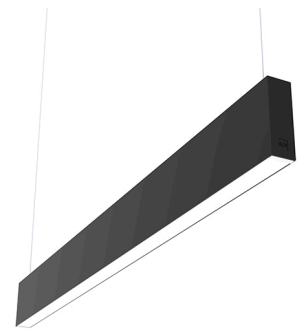

IN-FINITY 35 SUSPENSION UP & DOWN 4000K GENERAL LIGHTING DALI

Number of heads	1
Mounting	Pendant up & down
Lamps description	Top LED 32,6W/m 4000K CRI 80 1680 lm/m UP - 2761 lm/m DOWN
Luminaire luminous flux	See reference number
Voltage (V)	220/240
Environment	Indoor
Notes	Opal Diffuser: Diffuse, glare free and uniform lighting throughout the room. / Emergency: Emergency Module available in all versions, length 1400 mm. In normal use, it uses the same power consumption as the standard In-Finity. In emergency use, it emits 10% of normal use during 3 hours. Endcaps: must be ordered separately. Consult Flos Architectural team for a configuration without end caps.

In-Finity 35 Suspension Up & Down 4000K General Lighting Dali
designed by FLOS Architectural

OPTICAL

Aiming	Fixed
Light distribution symmetry	Direct - Indirect
Beam angle	110°

LED modular system for suspended installation, including LED luminaires, aluminum installation profile, and diffusers. Drivers included in lighting modules for 220-240V connection to mains or to other lighting modules. Suspension kit included.

In-Finity 35 Suspension Up & Down 4000K General Lighting Dali . Accessories

Electrical

08.0031.00.DA

Power supply rose. Dali

Power supply rose for the hanging installation of the In-finity. The standard version comes with a three-pole cable for basic switching. The Dali version comes with a five-pole cable that can be used for double switching, independent from the direct and indirect lighting in the standard Up&Down version. Includes a 4 m suspension cable

In-Finity 35 Suspension Up & Down 4000K General Lighting Dali . Lamps

Top LED

Lamp category:

LED

Socket:

Special base

Lamp type:

Top LED