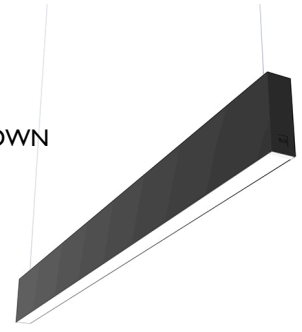

IN-FINITY 35 SUSPENSION UP & DOWN 4000K GENERAL LIGHTING DALI

Number of heads	1
Mounting	Pendant up & down
Lamps description	Top LED 32,6W/m 4000K CRI 80 1680 lm/m UP - 2761 lm/m DOWN
Luminaire luminous flux	See reference number
Voltage (V)	220/240
Environment	Indoor
Notes	Opal Diffuser: Diffuse, glare free and uniform lighting throughout the room. / Emergency: Emergency Module available in all versions, length 1400 mm. In normal use, it uses the same power consumption as the standard In-Finity. In emergency use, it emits 10% of normal use during 3 hours. Endcaps: must be ordered separately. Consult Flos Architectural team for a configuration without end caps.

In-Finity 35 Suspension Up & Down 4000K General Lighting Dali
designed by FLOS Architectural

OPTICAL

Aiming	Fixed
Light distribution symmetry	Direct - Indirect
Beam angle	110°

LED modular system for suspended installation, including LED luminaires, aluminum installation profile, and diffusers. Drivers included in lighting modules for 220-240V connection to mains or to other lighting modules. Suspension kit included.