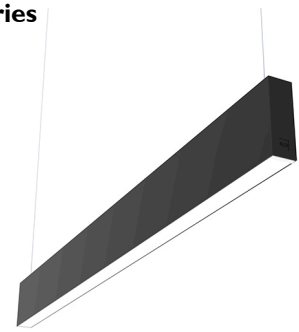

#### Power supply rose. Dali

Power supply rose for the hanging installation of the In-finity. The standard version comes with a three-pole cable for basic switching. The Dali version comes with a five-pole cable that can be used for double switching, independent from the direct and indirect lighting in the standard Up&Down version. Includes a 4 m suspension cable