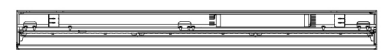

In-Finity 35 Suspension Up & Down 3000K Micro-Prismatic Diffuser Dali . Accessories

Structural

- 08.9056.40
- 08.9056.02
- 08.9056.NS
- 08.9056.06

Metal cover. Suspension Up & Down. 35 mm

Metal cover for the different profiles. 2 unit kit.

Mounting

- 08.0030

Suspension kit

One unit Suspension kit (L = 4 m).
Maximum distance between the suspension cables: 2 m.

In-Finity 35 Suspension Up & Down 3000K Micro-Prismatic Diffuser Dali

designed by FLOS Architectural

LED modular system for suspended installation, including LED luminaires, aluminum installation profile, and diffusers. Drivers included in lighting modules for 220-240V connection to mains or to other lighting modules. Suspension kit included.