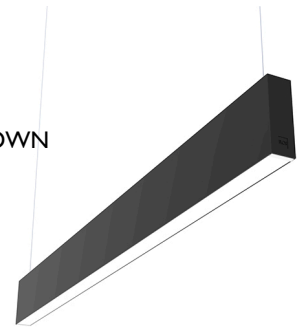

## IN-FINITY 35 SUSPENSION UP & DOWN 3000K MICRO-PRISMATIC DIFFUSER DALI

<b>Number of heads</b>	1
<b>Mounting</b>	Pendant up & down
<b>Lamps description</b>	Top LED 32,6W/m 3000K CRI 80 1536 lm/m UP - 2558 lm/m DOWN
<b>Luminaire luminous flux</b>	See reference number
<b>Voltage (V)</b>	220/240
<b>Environment</b>	Indoor
<b>Notes</b>	Micro-Prismatic Diffuser: Highly efficient multilayer diffuser that, thanks to its unique micro-prismatic texture, provides a glare free UGR<19 light beam. / Emergency: Emergency Module available in all versions, length 1400 mm. In normal use, it uses the same power consumption as the standard In-Finity. In emergency use, it emits 10% of normal use during 3 hours. Endcaps: must be ordered separately. Consult Flos Architectural team for a configuration without end caps.

### OPTICAL

<b>Aiming</b>	Fixed
<b>Light distribution symmetry</b>	Direct - Indirect
<b>Beam angle</b>	76°