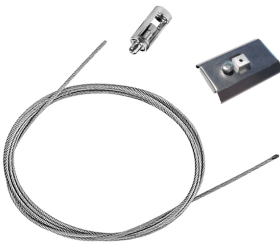

Mounting

- 08.0030

Suspension kit

One unit Suspension kit (L = 4 m).
Maximum distance between the suspension cables: 2 m.