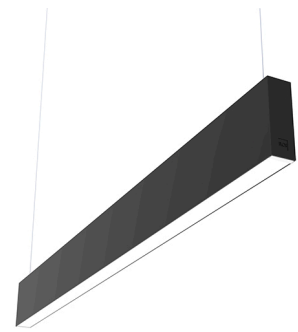

In-Finity 35 Suspension Up & Down 3000K General Lighting Dali

designed by FLOS Architectural

LED modular system for suspended installation, including LED luminaires, aluminum installation profile, and diffusers. Drivers included in lighting modules for 220-240V connection to mains or to other lighting modules. Suspension kit included.

- N35U113G30BDA 1125mm - 2130lm White
- N35U113G02BDA 1125mm - 2130lm Anodized Grey
- N35U113G14BDA 1125mm - 2130lm Black
- N35U143G30BDA 1405mm - 2663lm White
- N35U143G02BDA 1405mm - 2663lm Anodized Grey
- N35U143G14BDA 1405mm - 2663lm Black
- N35U193G30BDA 1970mm - 3728lm White
- N35U193G02BDA 1970mm - 3728lm Anodized Grey
- N35U193G14BDA 1970mm - 3728lm Black
- N35U303G30BDA 3095mm - 5858lm White
- N35U303G02BDA 3095mm - 5858lm Anodized Grey
- N35U303G14BDA 3095mm - 5858lm Black
- N35UFC3G30BDA Flat Corner - 2130lm White
- N35UFC3G02BDA Flat Corner - 2130lm Anodized Grey
- N35UFC3G14BDA Flat Corner - 2130lm Black
- N35UEM3G30BDA Emergency - 2663lm White
- N35UEM3G02BDA Emergency - 2663lm Anodized Grey
- N35UEM3G14BDA Emergency - 2663lm Black
- N35U083G30BDA 845mm - 1598lm White
- N35U083G02BDA 845mm - 1598lm Anodized Grey
- N35U083G14BDA 845mm - 1598lm Black
- N35U163G30BDA 1690mm - 3195lm White
- N35U163G02BDA 1690mm - 3195lm Anodized Grey
- N35U163G14BDA 1690mm - 3195lm Black
- N35U253G30BDA 2530mm - 4793lm White
- N35U253G02BDA 2530mm - 4793lm Anodized Grey
- N35U253G14BDA 2530mm - 4793lm Black