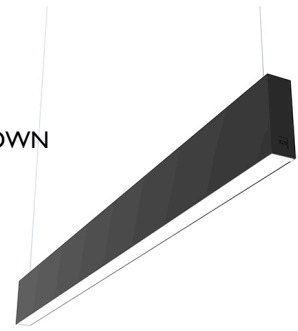

## IN-FINITY 35 SUSPENSION UP & DOWN 3000K GENERAL LIGHTING DALI

<b>Number of heads</b>	1
<b>Mounting</b>	Pendant up & down
<b>Lamps description</b>	Top LED 32,6W/m 3000K CRI 80 1536 lm/m UP - 2558 lm/m DOWN
<b>Luminaire luminous flux</b>	See reference number
<b>Voltage (V)</b>	220/240
<b>Environment</b>	Indoor
<b>Notes</b>	Opal Diffuser: Diffuse, glare free and uniform lighting throughout the room. / Emergency: Emergency Module available in all versions, length 1400 mm. In normal use, it uses the same power consumption as the standard In-Finity. In emergency use, it emits 10% of normal use during 3 hours. Endcaps: must be ordered separately. Consult Flos Architectural team for a configuration without end caps.