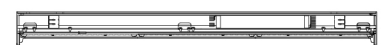

PHYSICAL

Construction material	Aluminium