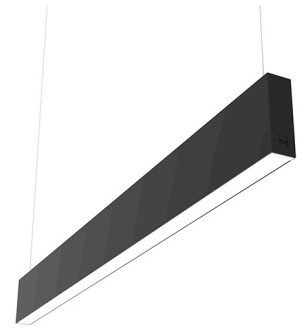

In-Finity 35 Suspension Up & Down 3000K General Lighting Dali

designed by FLOS Architectural

LED modular system for suspended installation, including LED luminaires, aluminum installation profile, and diffusers. Drivers included in lighting modules for 220-240V connection to mains or to other lighting modules. Suspension kit included.

- N35U113G30BDA 1125mm - 2130lm **White**
- N35U113G02BDA 1125mm - 2130lm **Anodized Grey**
- N35U113G14BDA 1125mm - 2130lm **Black**
- N35U143G30BDA 1405mm - 2663lm **White**
- N35U143G02BDA 1405mm - 2663lm **Anodized Grey**
- N35U143G14BDA 1405mm - 2663lm **Black**
- N35U193G30BDA 1970mm - 3728lm **White**
- N35U193G02BDA 1970mm - 3728lm **Anodized Grey**
- N35U193G14BDA 1970mm - 3728lm **Black**
- N35U303G30BDA 3095mm - 5858lm **White**
- N35U303G02BDA 3095mm - 5858lm **Anodized Grey**
- N35U303G14BDA 3095mm - 5858lm **Black**
- N35UFC3G30BDA Flat Corner - 2130lm **White**
- N35UFC3G02BDA Flat Corner - 2130lm **Anodized Grey**
- N35UFC3G14BDA Flat Corner - 2130lm **Black**
- N35UEM3G30BDA Emergency - 2663lm **White**
- N35UEM3G02BDA Emergency - 2663lm **Anodized Grey**
- N35UEM3G14BDA Emergency - 2663lm **Black**
- N35U083G30BDA 845mm - 1598lm **White**
- N35U083G02BDA 845mm - 1598lm **Anodized Grey**
- N35U083G14BDA 845mm - 1598lm **Black**
- N35U163G30BDA 1690mm - 3195lm **White**
- N35U163G02BDA 1690mm - 3195lm **Anodized Grey**
- N35U163G14BDA 1690mm - 3195lm **Black**
- N35U253G30BDA 2530mm - 4793lm **White**
- N35U253G02BDA 2530mm - 4793lm **Anodized Grey**
- N35U253G14BDA 2530mm - 4793lm **Black**