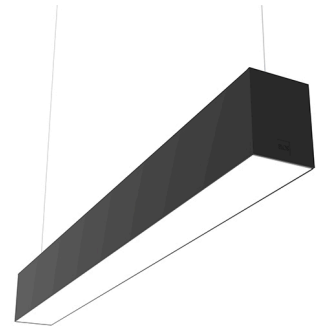

In-Finity 100 Suspension Up & Down 3000K General Lighting . Accessories

Electrical

08.0031.00

Power supply rose

Power supply rose for the hanging installation of the In-finity. The standard version comes with a three-pole cable for basic switching. The Dali version comes with a five-pole cable that can be used for double switching, independent from the direct and indirect lighting in the standard Up&Down version. Includes a 4 m suspension cable

In-Finity 100 Suspension Up & Down 3000K General Lighting . Lamps

Top LED

Lamp category:

LED

Socket:

Special base

Lamp type:

Top LED