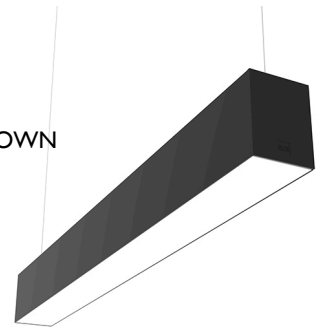

IN-FINITY 100 SUSPENSION UP & DOWN 3000K GENERAL LIGHTING

Number of heads	1
Mounting	Pendant up & down
Lamps description	Top LED 46,9W/m 3000K CRI 80 1536 lm/m UP - 3915 lm/m DOWN
Luminaire luminous flux	See reference number
Voltage (V)	220/240
Environment	Indoor
Notes	Opal Diffuser: Diffuse, glare free and uniform lighting throughout the room. / Emergency: Emergency Module available in all versions, length 1125 mm. In normal use, it uses the same power consumption as the standard In-Finity. In emergency use, it emits 10% of normal use during 3 hours. Endcaps: must be ordered separately. Consult Flos Architectural team for a configuration without end caps.

In-Finity 100 Suspension Up & Down 3000K General Lighting
designed by FLOS Architectural

OPTICAL

Aiming	Fixed
Light distribution symmetry	Direct - Indirect
Beam angle	109°

LED modular system for suspended installation, including LED luminaires, aluminum installation profile, and diffusers. Drivers included in lighting modules for 220-240V connection to mains or to other lighting modules. Suspension kit included.