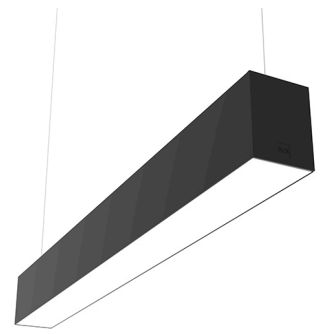

IN-FINITY 100 SUSPENSION UP & DOWN 3000K GENERAL LIGHTING

Number of heads	1
Mounting	Pendant up & down
Lamps description	Top LED 46,9W/m 3000K CRI 80 1536 lm/m UP - 3915 lm/m DOWN
Luminaire luminous flux	See reference number
Voltage (V)	220/240
Environment	Indoor
Notes	Opal Diffuser: Diffuse, glare free and uniform lighting throughout the room. / Emergency: Emergency Module available in all versions, length 1125 mm. In normal use, it uses the same power consumption as the standard In-Finity. In emergency use, it emits 10% of normal use during 3 hours. Endcaps: must be ordered separately. Consult Flos Architectural team for a configuration without end caps.

Metal cover. Suspension Up & Down. 100 mm

Metal cover for the different profiles. 2 unit kit.

Mounting

- 08.0030

Suspension kit

One unit Suspension kit (L = 4 m).
Maximum distance between the suspension cables: 2 m.