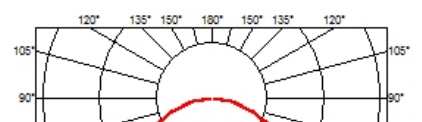

CERTIFICATIONS