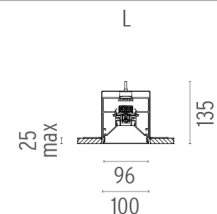

## IN-FINITY 100 RECESSED NO TRIM 4000K GENERAL LIGHTING

<b>Number of heads</b>	1
<b>Mounting</b>	Recessed No Trim
<b>Lamps description</b>	Top LED 34,1W/m 4228 lm/m 4000K CRI 80
<b>Luminaire luminous flux</b>	See reference number
<b>Voltage (V)</b>	220/240
<b>Environment</b>	Indoor
<b>Notes</b>	Opal Diffuser: Diffuse, glare free and uniform lighting throughout the room. / Emergency: Emergency Module available in all versions, length 1125 mm. In normal use, it uses the same power consumption as the standard In-Finity. In emergency use, it emits 10% of normal use during 3 hours. Endcaps: must be ordered separately. Consult Flos Architectural team for a configuration without end caps.

### OPTICAL

<b>Aiming</b>	Fixed
<b>Light distribution symmetry</b>	Symmetric
<b>Beam angle</b>	109°

### PHYSICAL

<b>Recessed depth (mm)</b>	135
<b>Construction material</b>	Aluminium

- N10N054G30 565mm - 1555lm White
- N10N084G30 845mm - 2333lm White
- N10N114G30 1125mm - 3111lm White
- N10N144G30 1405mm - 3889lm White
- N10N164G30 1690mm - 4667lm White
- N10N194G30 1970mm - 5445lm White
- N10N254G30 2530mm - 7001lm White
- N10N304G30 3095mm - 8557lm White
- N10NFC4G30 Flat Corner - 3111lm White
- N10NDC4G30 Dihedral Corner - 3111lm White
- N10NEM4G30 Emergency - 3889lm White