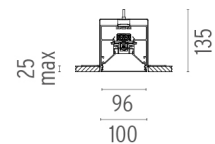

CERTIFICATIONS